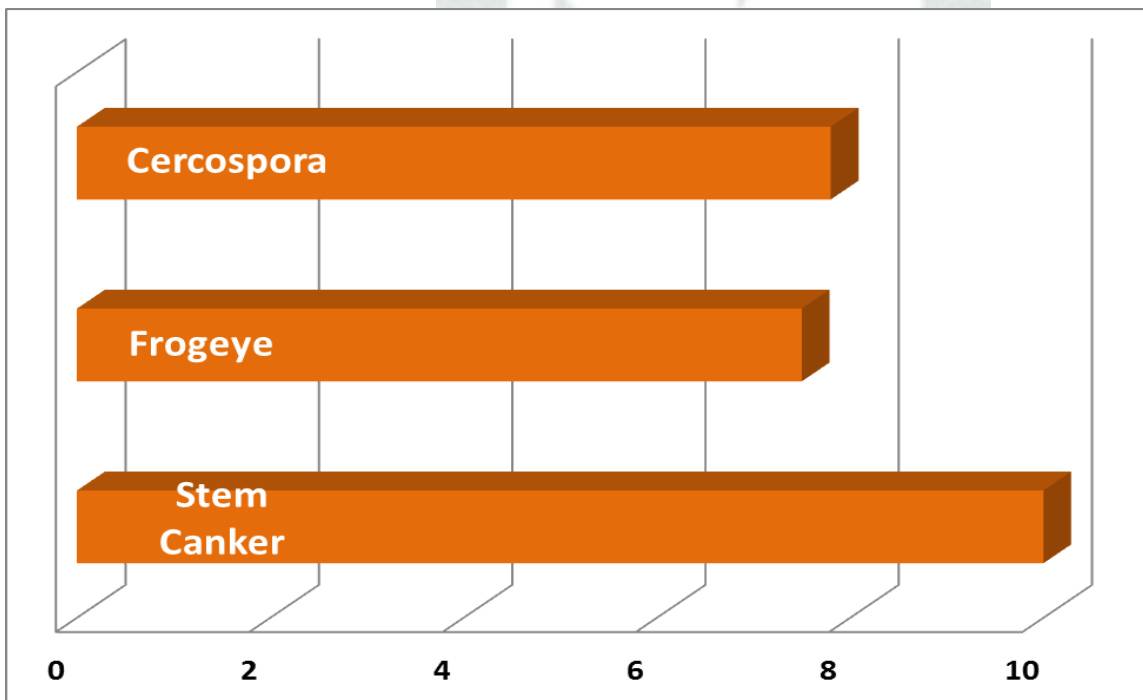

USG ELLIS

Soybeans

Agronomic Traits	
Maturity	4.9
Pubescence	Gray
Flower	White
Hilum	Buff
Pod	Tan
Growth Type	Semi-Bushy
Growth Habit	Determinate
Height	Medium Tall

Field Ratings	
Shatter Resistance	1.4
Standability	1.0
Emergence	1.2
Seeds/Lb.	3,300
1-Excellent to 5-Poor	

Strengths	
<ul style="list-style-type: none"> • R-Stem Canker • High Yielding • Conventional • R- Southern Root Knot Nematode 	

Disease Characteristics

0 - Poor

10 - Excellent

The ratings included on this page represent averages taken from field observations. Differences may occur due to environmental conditions and soil types. Please consult with an area specialist or extension agent before making your final seed purchase decisions.