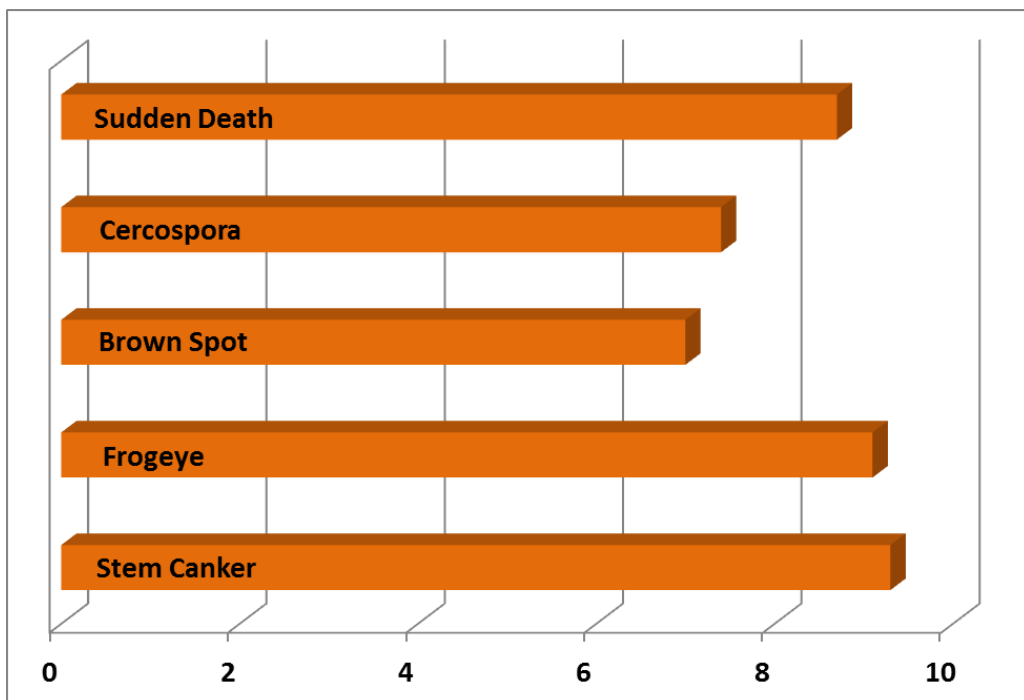

USG 5618V

Soybeans

Agronomic Traits	
Maturity	5.6
Pubescence	Tawny
Flower	White
Hilum	Black
Pod	Tan
Growth Type	Semi-Bushy
Growth Habit	Determinate
Height	Medium

Field Ratings	
Shatter Resistance	1.2
Standability	2.0
Emergence	1.3
Seeds/Lb.	3,000

1-Excellent to 5-Poor

Strengths	
<ul style="list-style-type: none"> • High Yielder • High Oil Content • Excellent Disease Package • CONVENTIONAL 	

Disease Characteristics

0 - Poor

10 - Excellent

The ratings included on this page represent averages taken from field observations. Differences may occur due to environmental conditions and soil types. Please consult with an area specialist or extension agent before making your final seed purchase decisions.