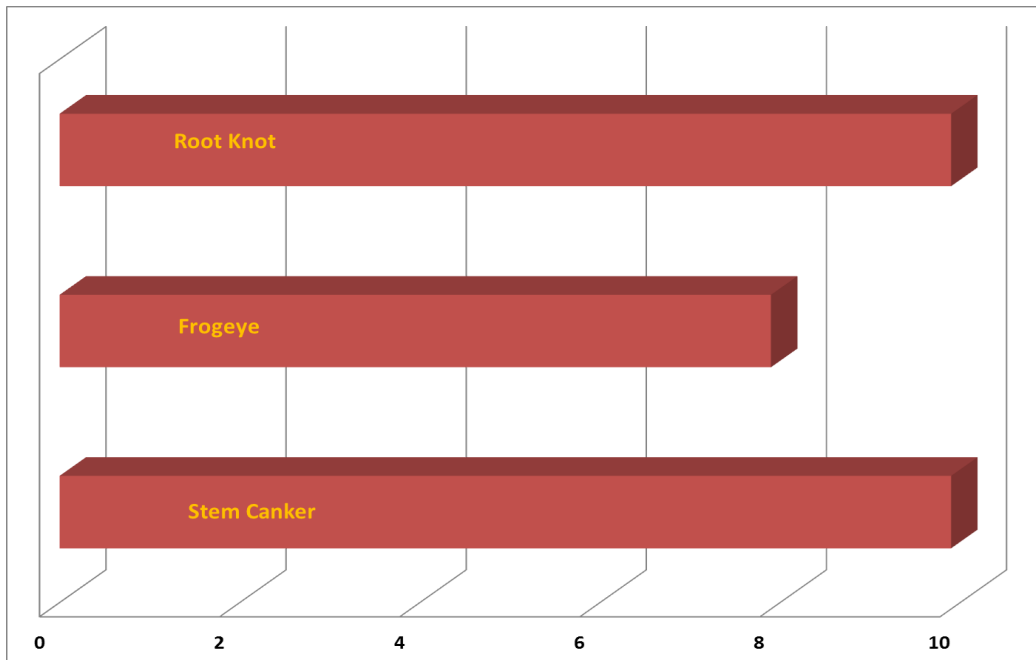

Disease Characteristics

0 - Poor

10 - Excellent

The ratings included on this page represent averages taken from field observations. Differences may occur due to environmental conditions and soil types. Please consult with an area specialist or extension agent before making your final seed purchase decisions.