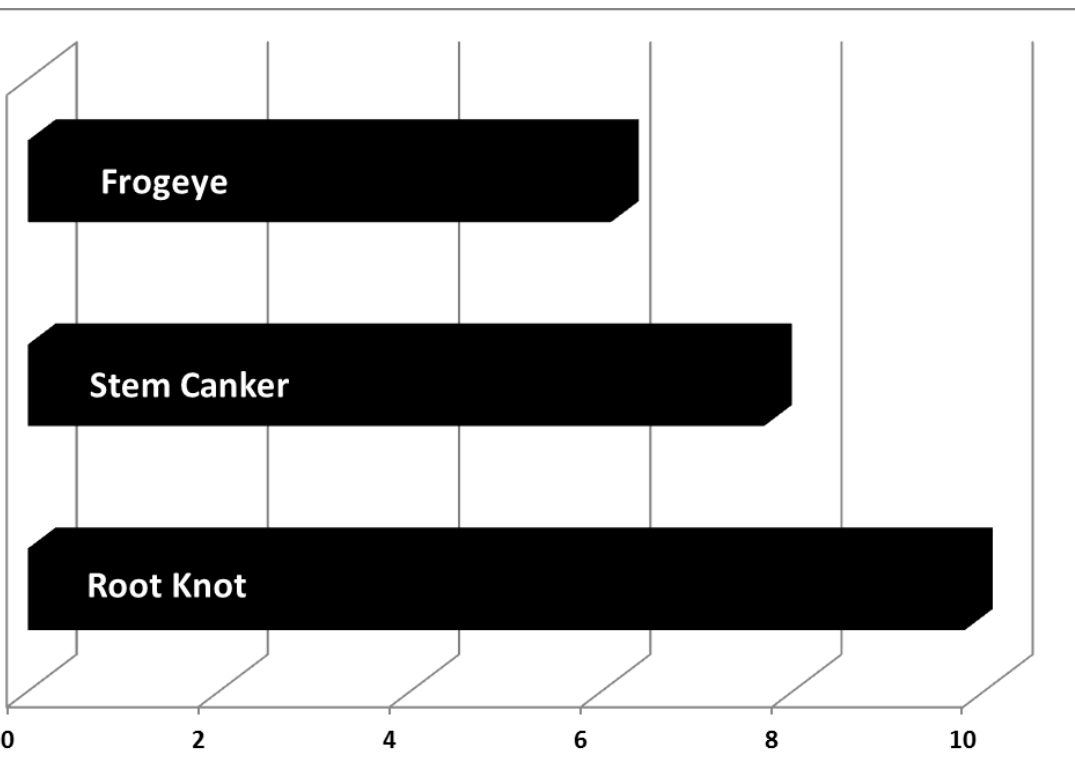

USG 7757XT

Agronomic Traits	
Maturity	7.5
Pubescence	Tawny
Flower	Purple
Hilum	Black
Pod	Tan
Growth Type	Semi-Bushy
Growth Habit	Determinate
Height	Tall

Field Ratings	
Shatter Resistance	4.4
Standability	3.9
Emergence	4.0
Seeds/Lb.	
1-Poor to 5-Excellent	

Strengths	
<ul style="list-style-type: none"> • Resistant to Metribuzin <ul style="list-style-type: none"> • Excluder • Root Knot Resistant 	

Disease Characteristics

0 - Poor

10 - Excellent

The ratings included on this page represent averages taken from field observations. Differences may occur due to environmental conditions and soil types. Please consult with an area specialist or extension agent before making your final seed purchase decisions.