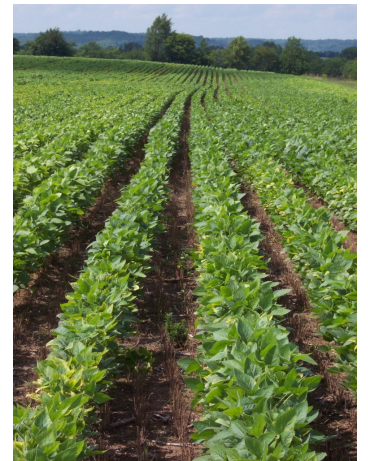

Disease Characteristics

0 - Poor

10 - Excellent

The ratings included on this page represent averages taken from field observations. Differences may occur due to environmental conditions and soil types. Please consult with an area specialist or extension agent before making your final seed purchase decisions.