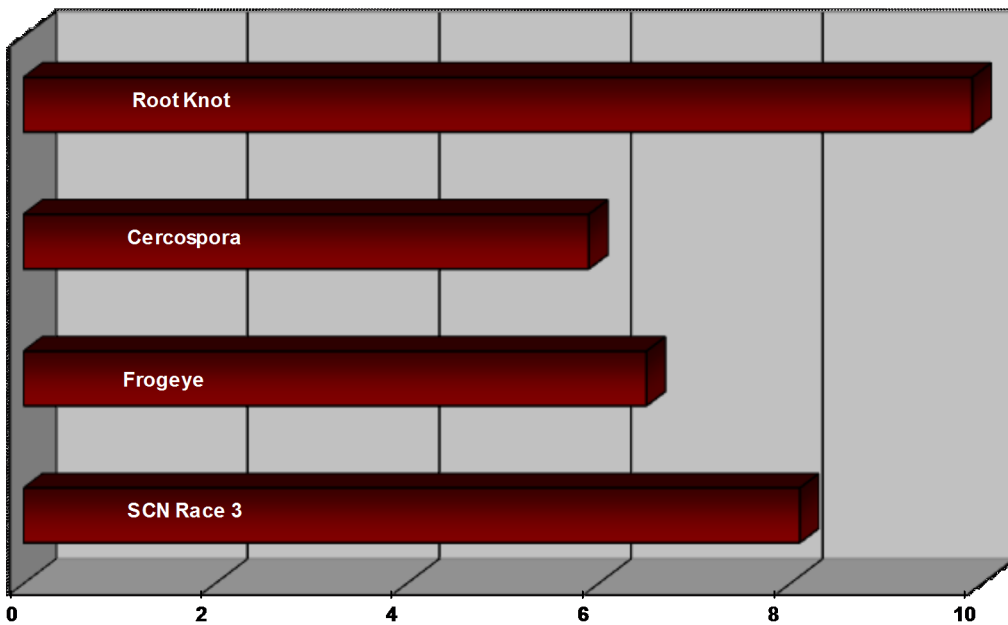

Disease Characteristics

0 - Poor

10 - Excellent

The ratings included on this page represent averages taken from field observations. Differences may occur due to environmental conditions and soil types. Please consult with an area specialist or extension agent before making your final seed purchase decisions.