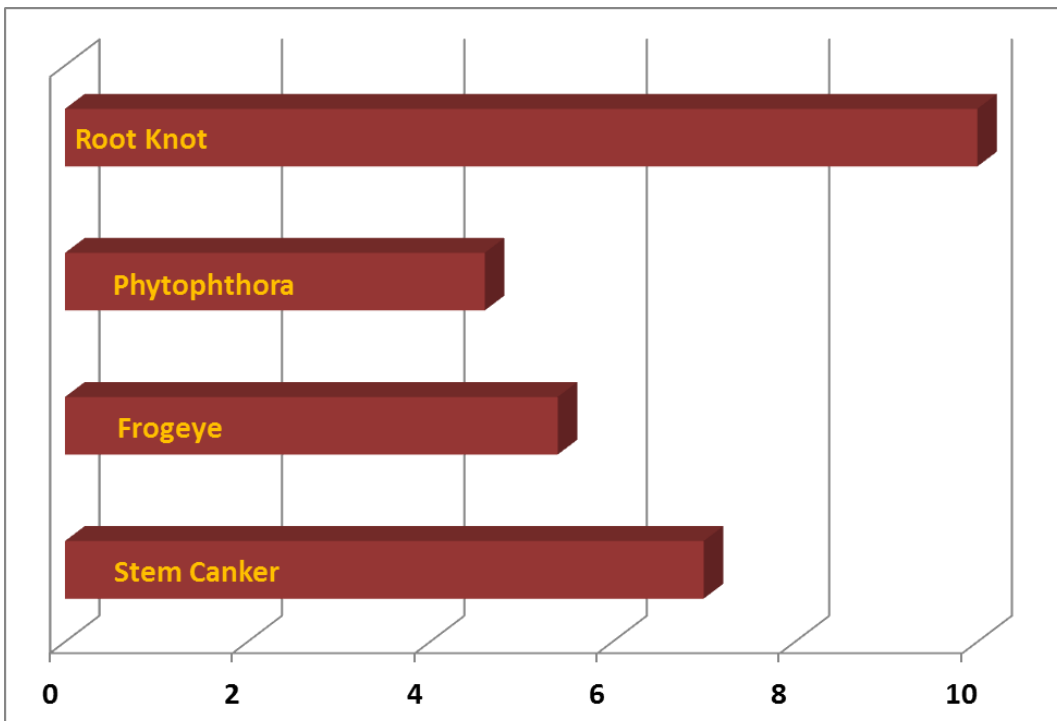

USG 76J45R

Agronomic Traits	
Maturity	6.4
Pubescence	Tawny
Flower	Purple
Hilum	Black
Pod	Brown
Growth Type	Semi-Bushy
Growth Habit	Determinate
Height	Medium

Field Ratings	
Shatter Resistance	4.7
Standability	3.0
Emergence	3.0
Seeds/Lb.	
1-Poor to 5-Excellent	

Strengths	
<ul style="list-style-type: none"> • R to RKN • Later RM with Later Planting 	

Soybeans

Disease Characteristics

0 - Poor

10 - Excellent

The ratings included on this page represent averages taken from field observations. Differences may occur due to environmental conditions and soil types. Please consult with an area specialist or extension agent before making your final seed purchase decisions.