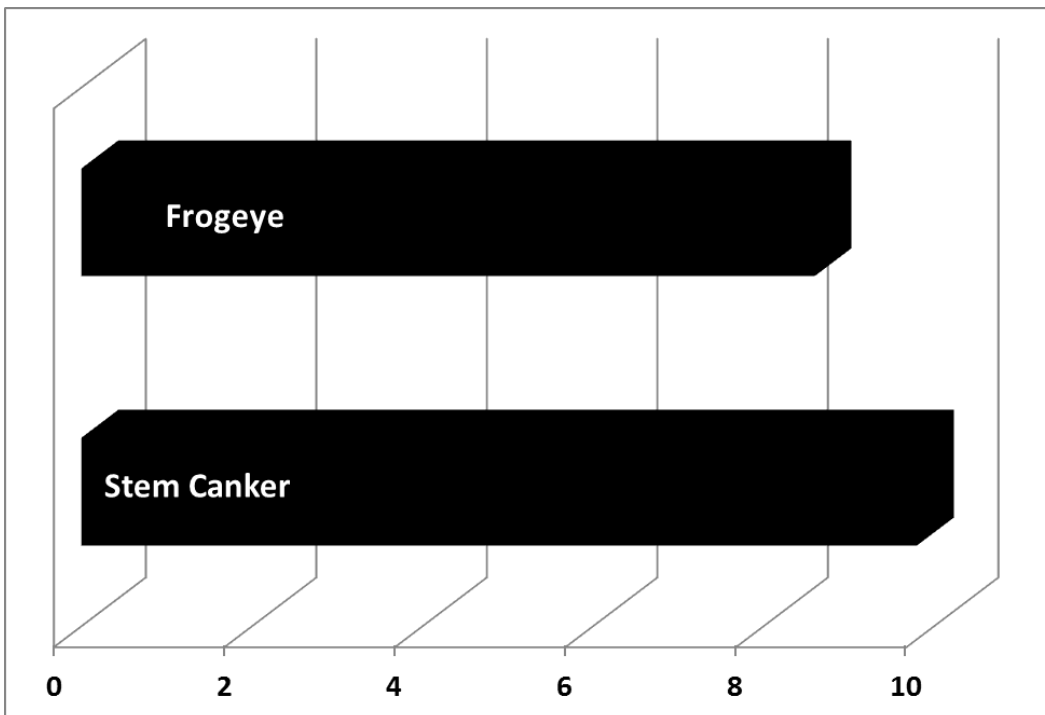

USG 7607XT

Agronomic Traits	
Maturity	6.0
Pubescence	Light Tawny
Flower	White
Hilum	Imperfect Black
Pod	Brown
Growth Type	Semi-Bushy
Growth Habit	Determinate
Height	Medium

Field Ratings	
Shatter Resistance	4.5
Standability	5.0
Emergence	4.1
Seeds/Lb.	2,600
1-Poor to 5-Excellent	

Strengths	
• Excluder • Root Knot Resistance	

Soybeans

Disease Characteristics

0 - Poor

10 - Excellent

The ratings included on this page represent averages taken from field observations. Differences may occur due to environmental conditions and soil types. Please consult with an area specialist or extension agent before making your final seed purchase decisions.