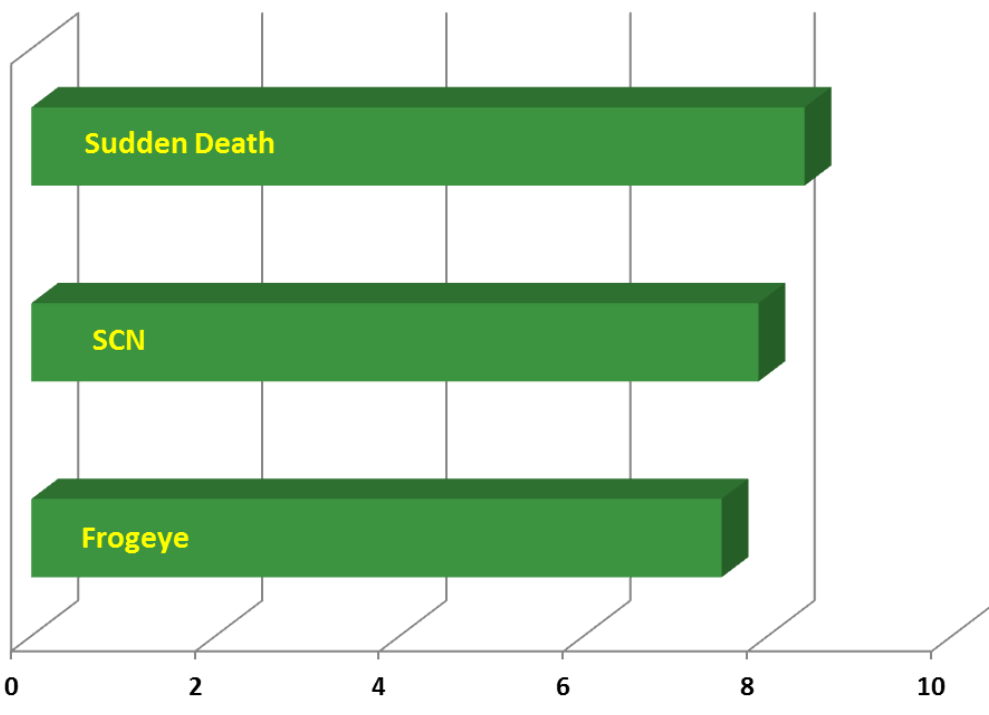

USG 75T40

Soybeans

Agronomic Traits	
Maturity	5.4
Pubescence	Gray
Flower	White
Hilum	Brown
Pod	TSN
Growth Type	Semi-Bushy
Growth Habit	Determinate
Height	Medium

Field Ratings	
Shatter Resistance	4.9
Standability	4.2
Emergence	4.0
Seeds/Lb.	
1-Poor to 5-Excellent	

Strengths
<ul style="list-style-type: none"> Strong SCN Race 2 Resistance <ul style="list-style-type: none"> MR 14 SCN Strong SDS Resistance

Disease Characteristics

0 - Poor

10 - Excellent

The ratings included on this page represent averages taken from field observations. Differences may occur due to environmental conditions and soil types. Please consult with an area specialist or extension agent before making your final seed purchase decisions.