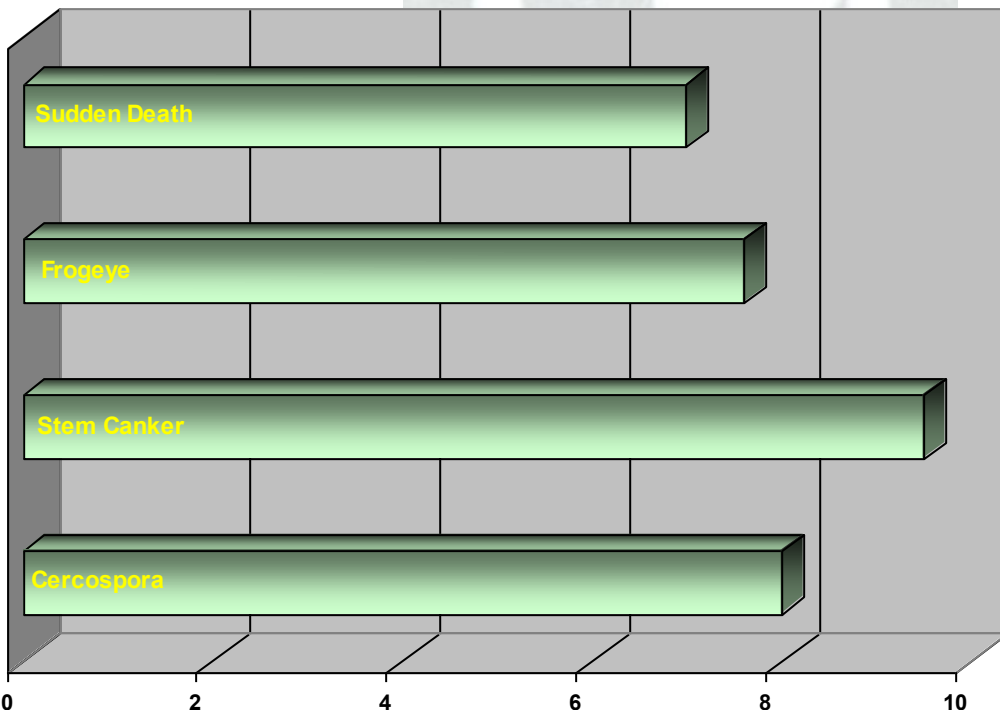

USG 75J90R

Soybeans

Agronomic Traits	
Maturity	5.8
Pubescence	Gray
Flower	Purple
Hilum	Imperfect Black
Pod	Tan
Growth Type	Semi-Bushy
Growth Habit	Determinate
Height	Medium

Field Ratings	
Shatter Resistance	
Standability	2.0
Emergence	2.0
Seeds/Lb.	
1-	Ex-
cellent to 5-Poor	

Strengths	
<ul style="list-style-type: none"> • R3,MR14 SCN resistance • Resistant to Root Knot Nematode <ul style="list-style-type: none"> • East Coast Bean 	

Disease Characteristics

0 - Poor

10 - Excellent