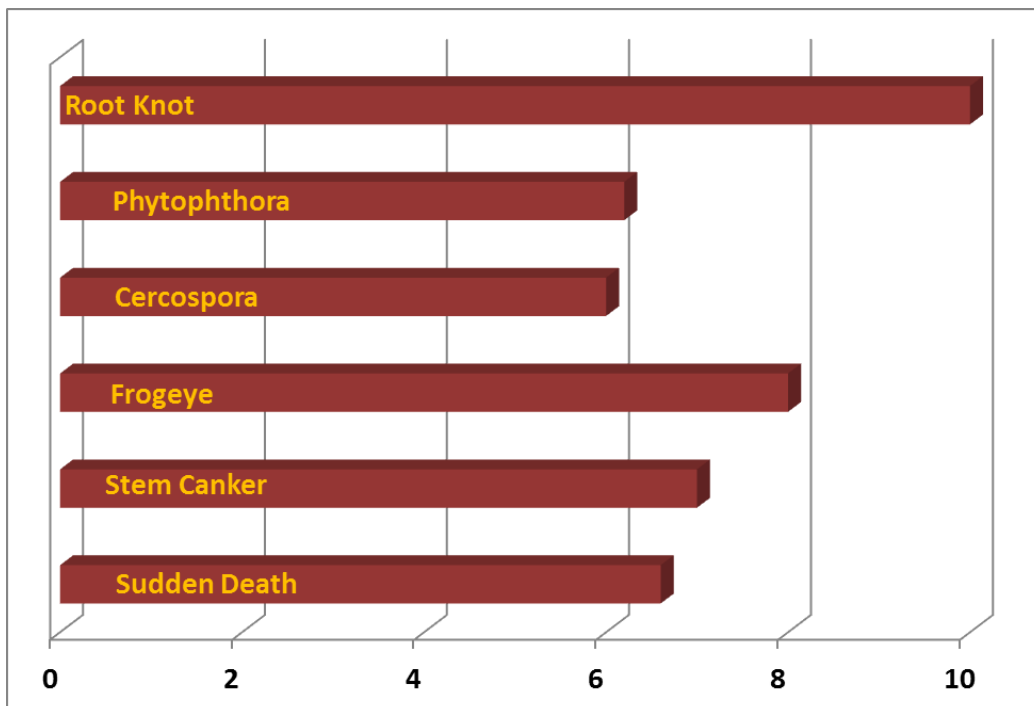

USG 75J45R

Soybeans

Agronomic Traits	
Maturity	5.4
Pubescence	Tawny
Flower	Purple
Hilum	Brown
Pod	Tan
Growth Type	Narrow
Growth Habit	Determinate
Height	Tall

Field Ratings	
Shatter Resistance	4.2
Standability	2.3
Emergence	3.0
Seeds/Lb.	2,500
1-Poor to 5-Excellent	

Strengths	
<ul style="list-style-type: none"> • R to RKN • Keep off Loam for Height • Widely Adaptable 	

Disease Characteristics

0 - Poor

10 - Excellent

The ratings included on this page represent averages taken from field observations. Differences may occur due to environmental conditions and soil types. Please consult with an area specialist or extension agent before making your final seed purchase decisions.