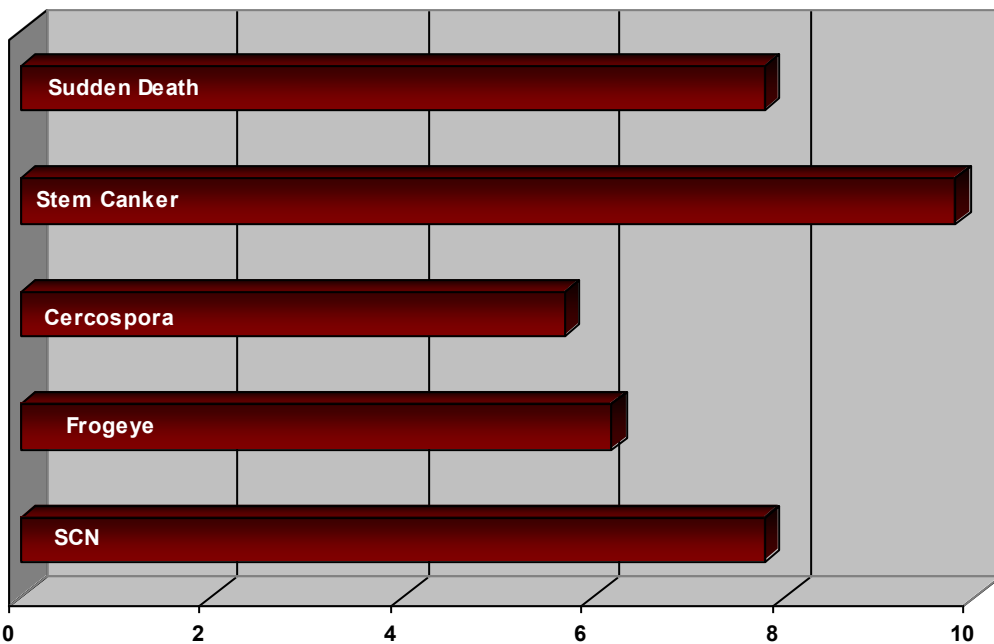

USG 75J23R

Agronomic Traits	
Maturity	5.2
Pubescence	Light Tawny
Flower	Purple
Hilum	Black
Pod	Brown
Growth Type	Semi-Bushy
Growth Habit	Indeterminate
Height	Tall

Field Ratings	
Shatter Resistance	1.5
Standability	1.9
Emergence	2.3
Seeds/Lb.	2400
1-Excellent to 5-Poor	

Strengths	
<ul style="list-style-type: none"> Great on Loam to Mixed soils in Delta <ul style="list-style-type: none"> Replaces 75J32 	

Soybeans

Disease Characteristics

0 - Poor

10 - Excellent

The ratings included on this page represent averages taken from field observations. Differences may occur due to environmental conditions and soil types. Please consult with an area specialist or extension agent before making your final seed purchase decisions.