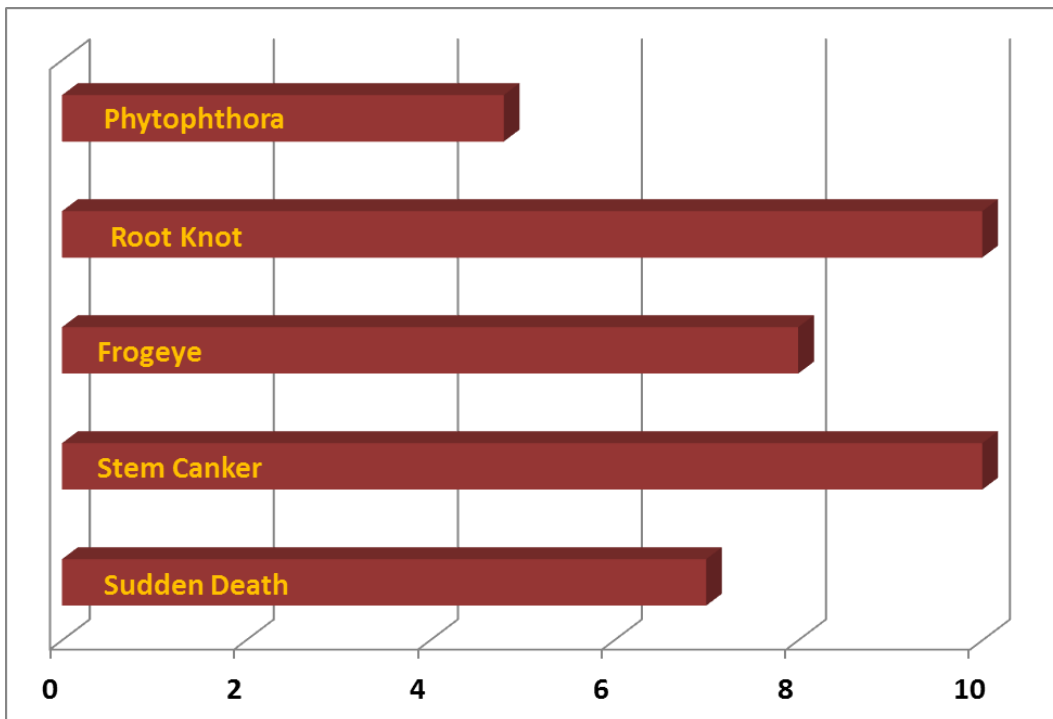

Disease Characteristics

0 - Poor

10 - Excellent

The ratings included on this page represent averages taken from field observations. Differences may occur due to environmental conditions and soil types. Please consult with an area specialist or extension agent before making your final seed purchase decisions.