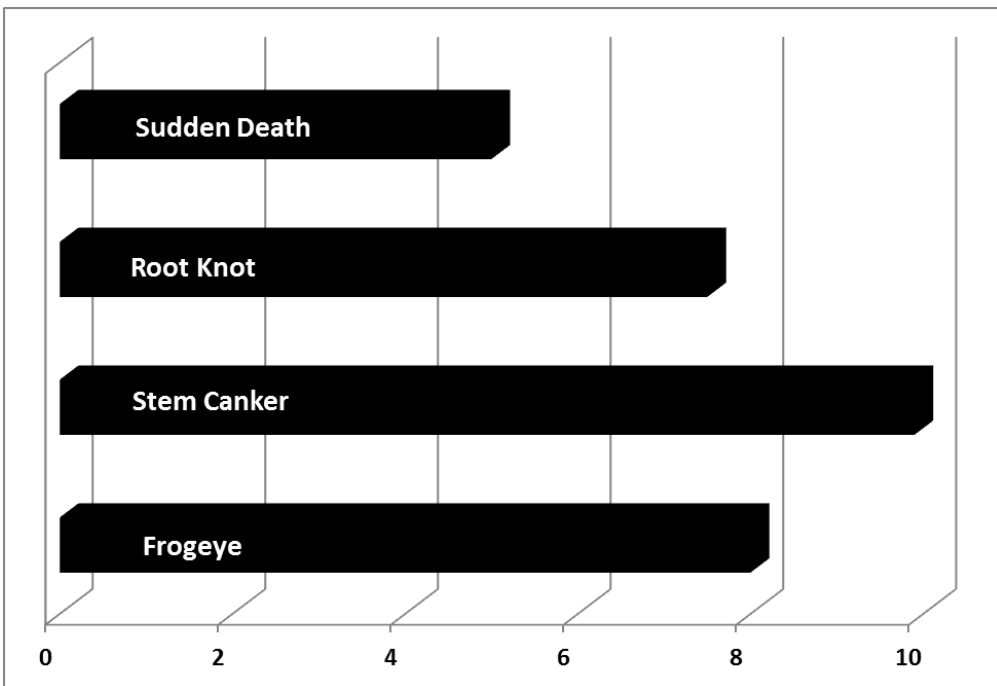

USG 7576XT

Soybeans

Agronomic Traits	
Maturity	5.7
Pubescence	Gray
Flower	Purple
Hilum	Imperfect Black
Pod	Tan
Growth Type	Bushy
Growth Habit	Determinate
Height	Medium

Field Ratings	
Shatter Resistance	4.2
Standability	4.9
Emergence	3.9
Seeds/Lb.	3,300
1-Poor to 5-Excellent	

Strengths	
<ul style="list-style-type: none"> • R-Excluder • Better on loams in Delta • Good Frogeye and RKN Resistance • R3,MR14 	

Disease Characteristics

0 - Poor

10 - Excellent

The ratings included on this page represent averages taken from field observations. Differences may occur due to environmental conditions and soil types. Please consult with an area specialist or extension agent before making your final seed purchase decisions.