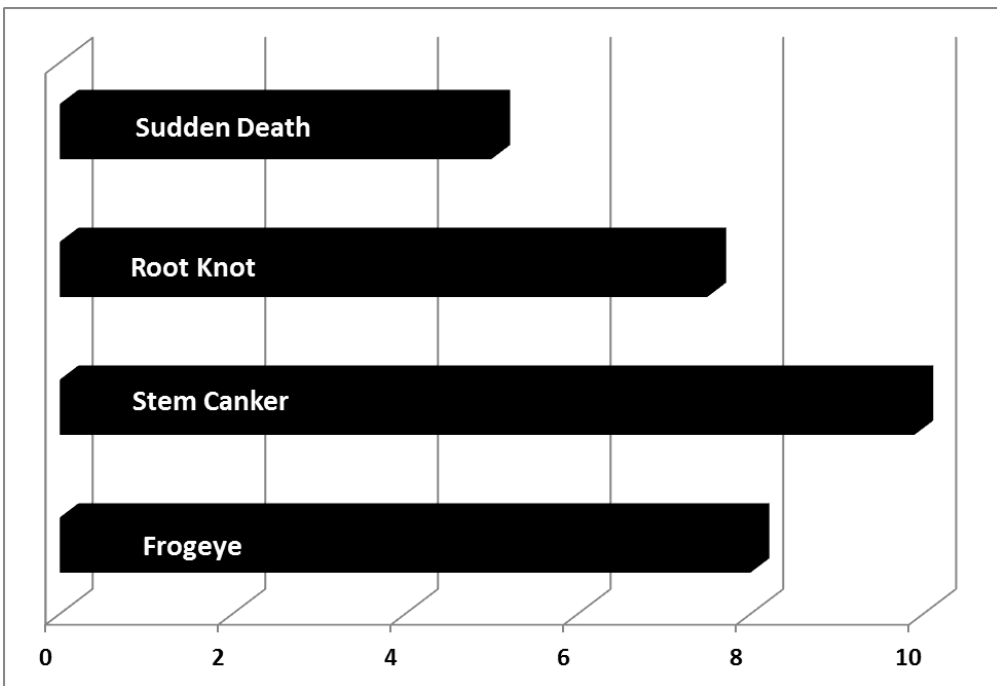

USG 7576XT

Agronomic Traits	
Maturity	5.7
Pubescence	Gray
Flower	Purple
Hilum	Imperfect Black
Pod	Tan
Growth Type	Bushy
Growth Habit	Determinate
Height	Medium

Field Ratings	
Shatter Resistance	4.2
Standability	4.9
Emergence	3.9
Seeds/Lb.	3,300
1-Poor to 5-Excellent	

Strengths	
<ul style="list-style-type: none"> • R-Excluder • Better on loams in Delta • Good Frogeye and RKN Resistance • R3,MR14 	

Soybeans

Disease Characteristics

0 - Poor

10 - Excellent

The ratings included on this page represent averages taken from field observations. Differences may occur due to environmental conditions and soil types. Please consult with an area specialist or extension agent before making your final seed purchase decisions.