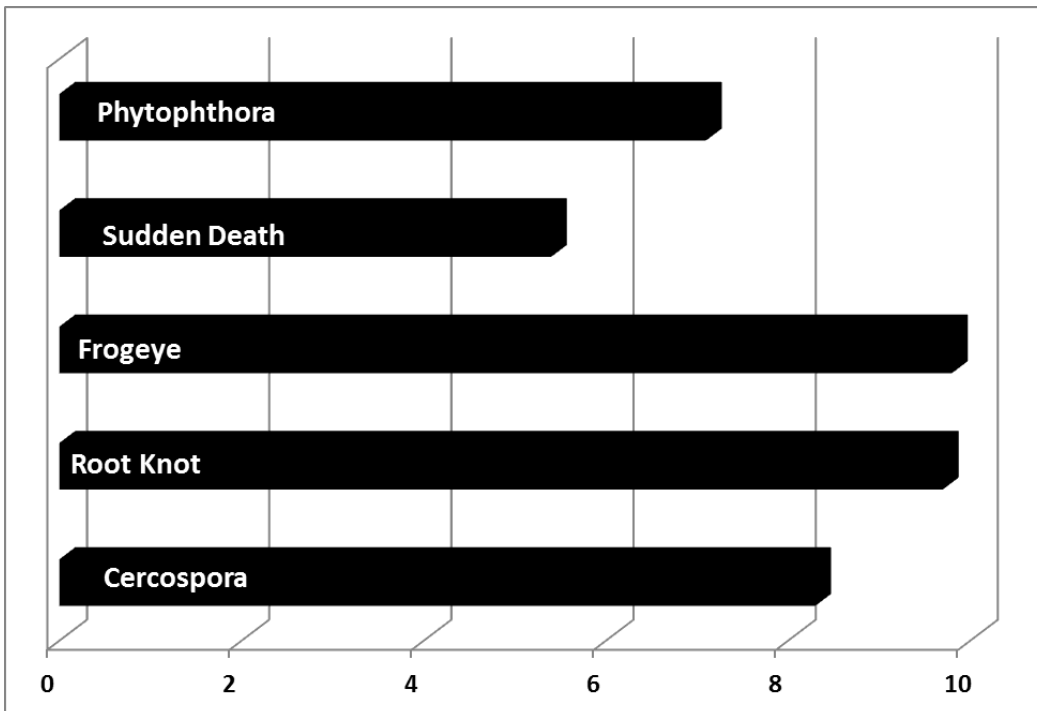

USG 7568XT

Agronomic Traits	
Maturity	5.6
Pubescence	Tawny
Flower	White
Hilum	Black
Pod	Brown
Growth Type	Bushy
Growth Habit	Determinate
Height	Tall

Field Ratings	
Shatter Resistance	4.5
Standability	4.6
Emergence	4.2
Seeds/Lb.	2,500
1-Poor to 5-Excellent	

Strengths	
<ul style="list-style-type: none"> • Excluder • R1,R3 SCN Resistance • Widely Adapted 	

Soybeans

Disease Characteristics

0 - Poor

10 - Excellent

The ratings included on this page represent averages taken from field observations. Differences may occur due to environmental conditions and soil types. Please consult with an area specialist or extension agent before making your final seed purchase decisions.