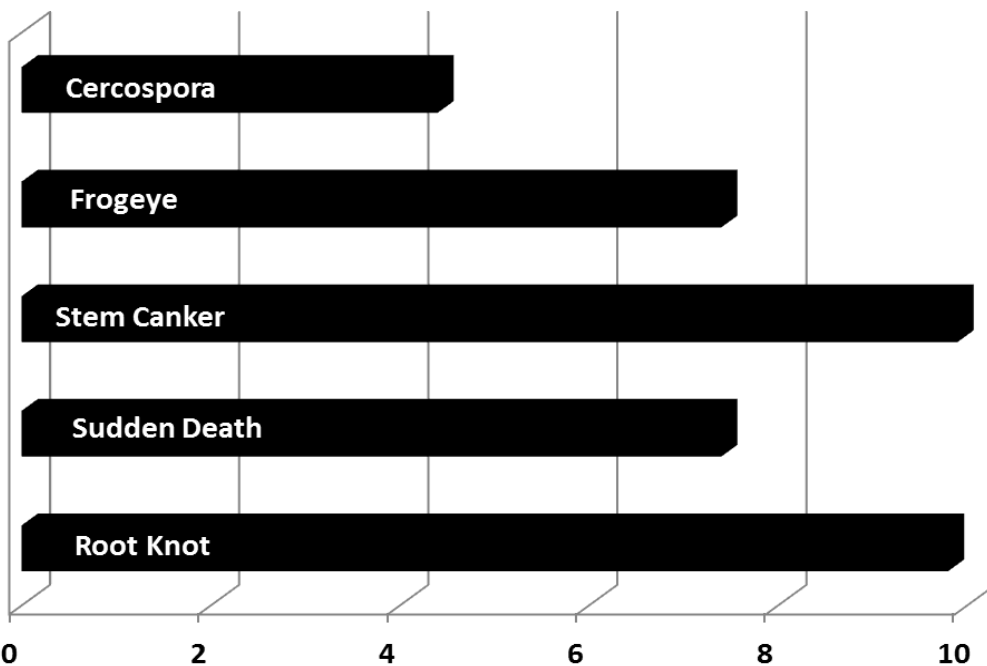

USG 7547XT

Soybeans

Agronomic Traits	
Maturity	5.4
Pubescence	Gray
Flower	White
Hilum	Buff
Pod	Tan
Growth Type	Narrow
Growth Habit	Determinate
Height	Medium

Field Ratings	
Shatter Resistance	4.3
Standability	4.2
Emergence	3.9
Seeds/Lb.	3,300
1-Poor to 5-Excellent	

Strengths	
<ul style="list-style-type: none"> • Excluder • Root Knot Resistance • R3, MR14 SCN 	

Disease Characteristics

0 - Poor

10 - Excellent

The ratings included on this page represent averages taken from field observations. Differences may occur due to environmental conditions and soil types. Please consult with an area specialist or extension agent before making your final seed purchase decisions.