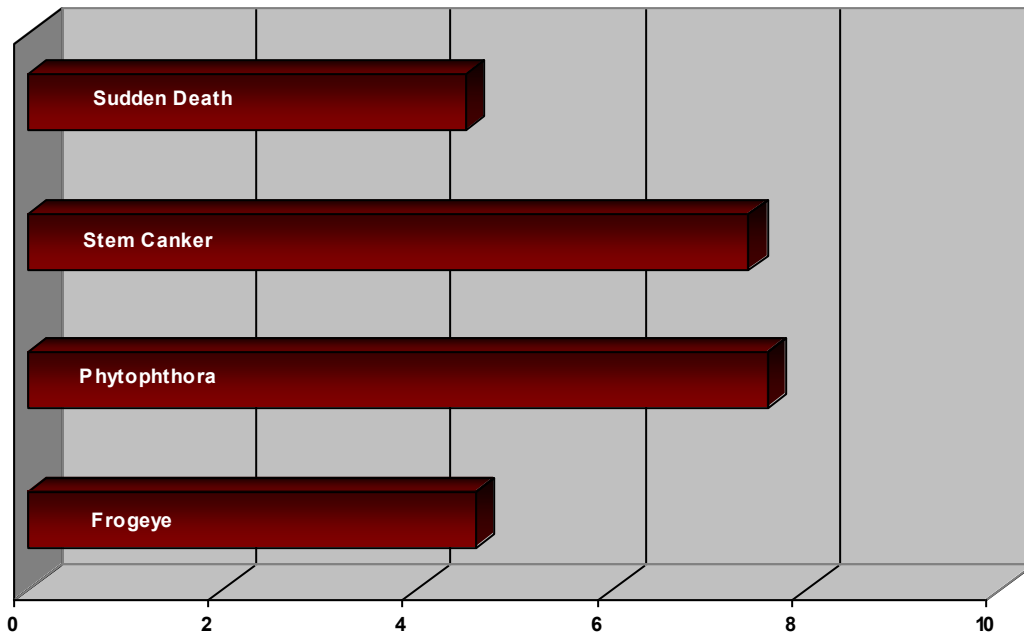

USG 74A33R

Soybeans

Agronomic Traits	
Maturity	4.3
Pubescence	Light Tawny
Flower	Purple
Hilum	Black
Pod	Tan
Growth Type	Semi-Bushy
Growth Habit	Indeterminate
Height	Medium

Field Ratings	
Shatter Resistance	1.7
Standability	2.2
Emergence	1.9
Seeds/Lb.	2600
1-Excellent to 5-Poor	

Strengths	
<ul style="list-style-type: none"> • Excellent on all Soil Types • Great bean for Delta and Mid South • Off the chart in 2012 Yields 	

Disease Characteristics

0 - Poor

10 - Excellent

The ratings included on this page represent averages taken from field observations. Differences may occur due to environmental conditions and soil types. Please consult with an area specialist or extension agent before making your final seed purchase decisions.