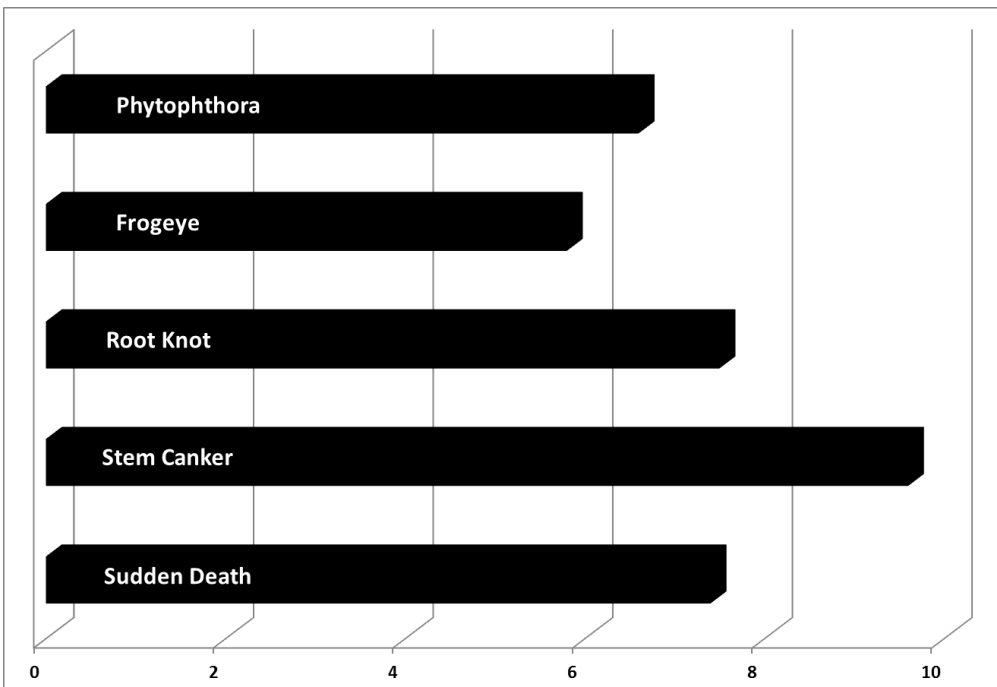

USG 7497XT

Soybeans

Agronomic Traits	
Maturity	4.9
Pubescence	Light Tawny
Flower	White
Hilum	Buff
Pod	Brown
Growth Type	Semi-Bushy
Growth Habit	Indeterminate
Height	Medium-Tall

Field Ratings	
Shatter Resistance	4.5
Standability	2.6
Emergence	5.0
Seeds/Lb.	2,700
1-Poor to 5-Excellent	

Strengths	
• Rps 1a—PRR • Widely Adapted	

Disease Characteristics

0 - Poor

10 - Excellent

The ratings included on this page represent averages taken from field observations. Differences may occur due to environmental conditions and soil types. Please consult with an area specialist or extension agent before making your final seed purchase decisions.