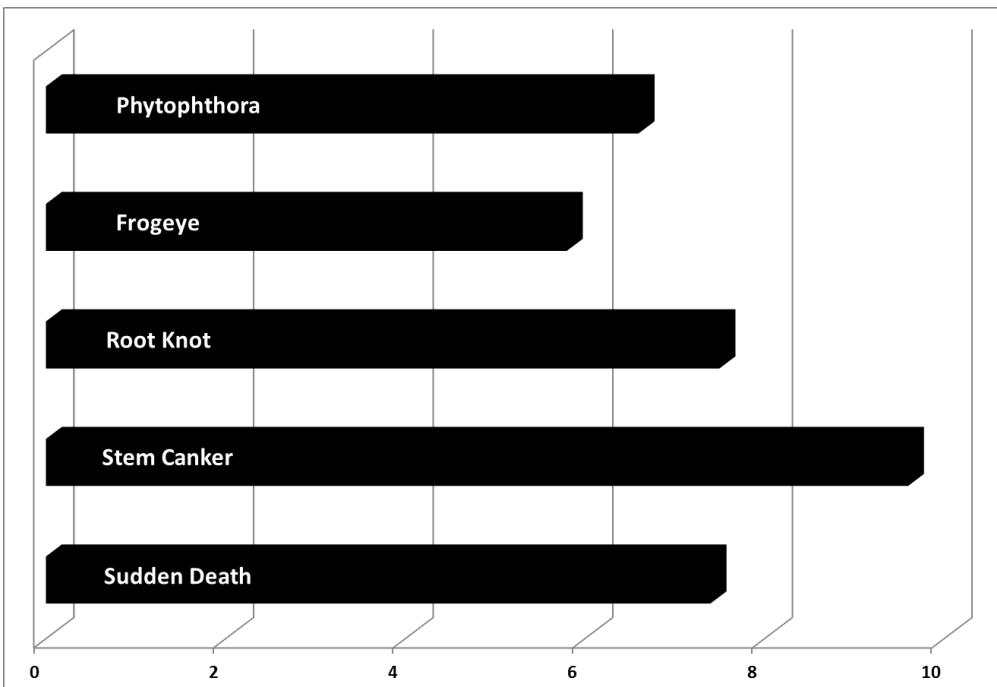

USG 7497XT

Agronomic Traits	
Maturity	4.9
Pubescence	Light Tawny
Flower	White
Hilum	Buff
Pod	Brown
Growth Type	Semi-Bushy
Growth Habit	Indeterminate
Height	Medium-Tall

Field Ratings	
Shatter Resistance	4.5
Standability	2.6
Emergence	5.0
Seeds/Lb.	2,700
1-Poor to 5-Excellent	

Strengths	
<ul style="list-style-type: none"> • Rps 1a—PRR • Widely Adapted 	

Soybeans

Disease Characteristics

0 - Poor

10 - Excellent

The ratings included on this page represent averages taken from field observations. Differences may occur due to environmental conditions and soil types. Please consult with an area specialist or extension agent before making your final seed purchase decisions.