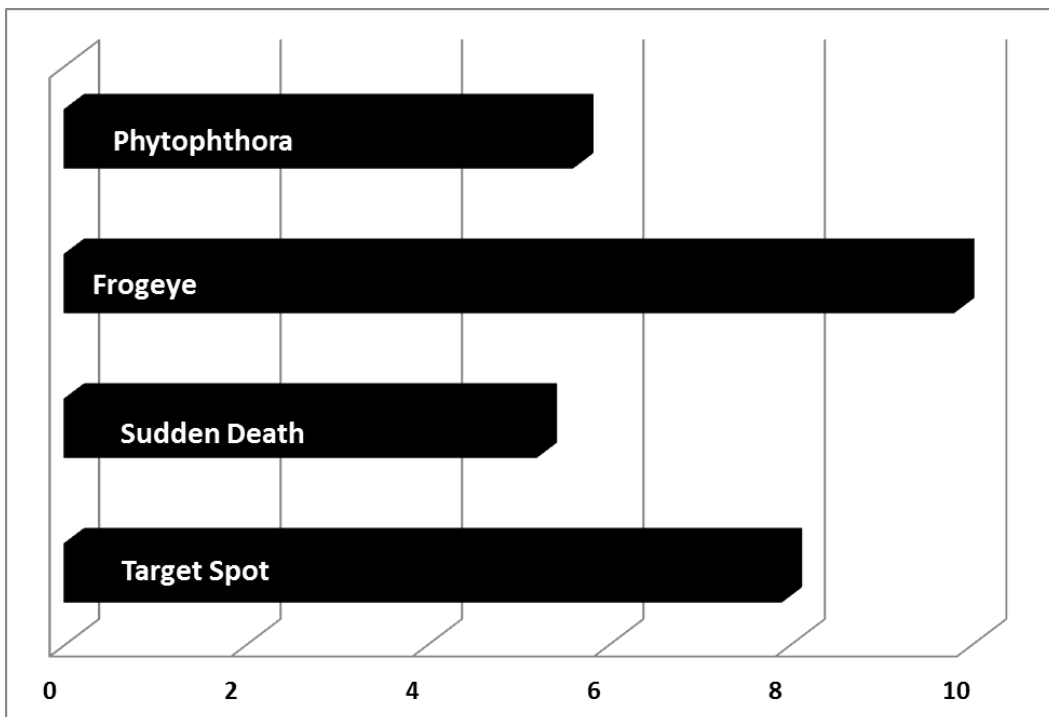

USG 7478XTS

Soybeans

Agronomic Traits

Maturity	4.7
Pubescence	Light Tawny
Flower	Purple
Hilum	Black
Pod	Brown
Growth Type	Semi-Bushy
Growth Habit	Indeterminate
Height	Medium

Field Ratings

Shatter Resistance	4.5
Standability	4.6
Emergence	4.2
Seeds/Lb.	3,100

1-Poor to 5-Excellent

Strengths

- Excluder
- R3,MR14 SCN Resistance
- Rps 1c—PRR
- Widely Adapted

Disease Characteristics

0 - Poor

10 - Excellent

The ratings included on this page represent averages taken from field observations. Differences may occur due to environmental conditions and soil types. Please consult with an area specialist or extension agent before making your final seed purchase decisions.