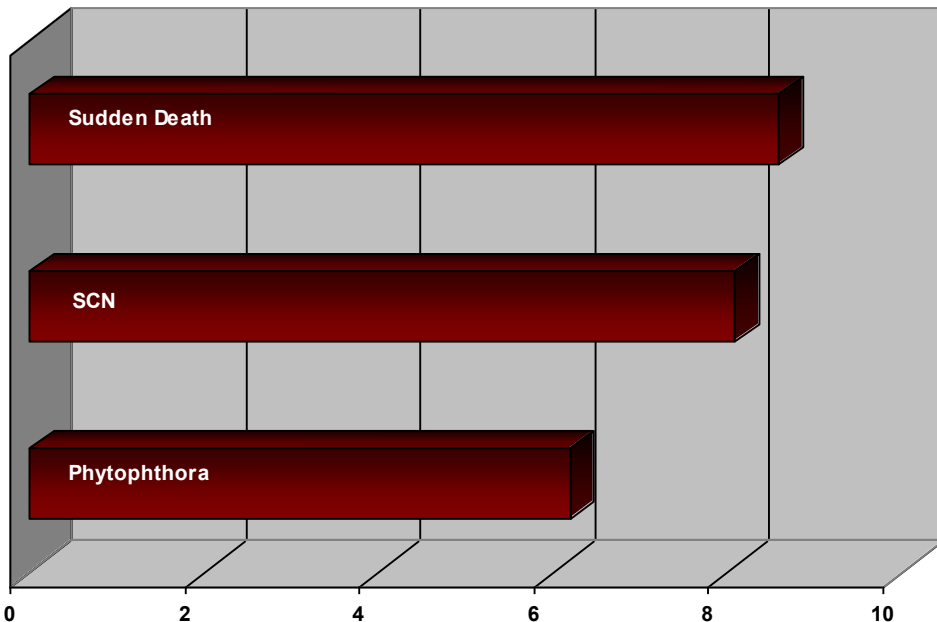

UniSouth Genetics, Inc.

USG 73P93R

Soybeans

Agronomic Traits	
Maturity	3.9
Pubescence	Gray
Flower	Purple
Hilum	Imp. Black
Pod	Tan
Growth Type	Semi-Bushy
Growth Habit	Determinate
Height	Medium

Field Ratings	
Shatter Resistance	1.1
Standability	1.4
Emergence	2.3
Seeds/Lb.	2700

Strengths	
<ul style="list-style-type: none"> • Great Standability • Great bean for DelMarVa • Excellent Full Season 	

Disease Characteristics

0 - Poor

10 - Excellent

The ratings included on this page represent averages taken from field observations. Differences may occur due to environmental conditions and soil types. Please consult with an area specialist or extension agent before making your final seed purchase decisions.