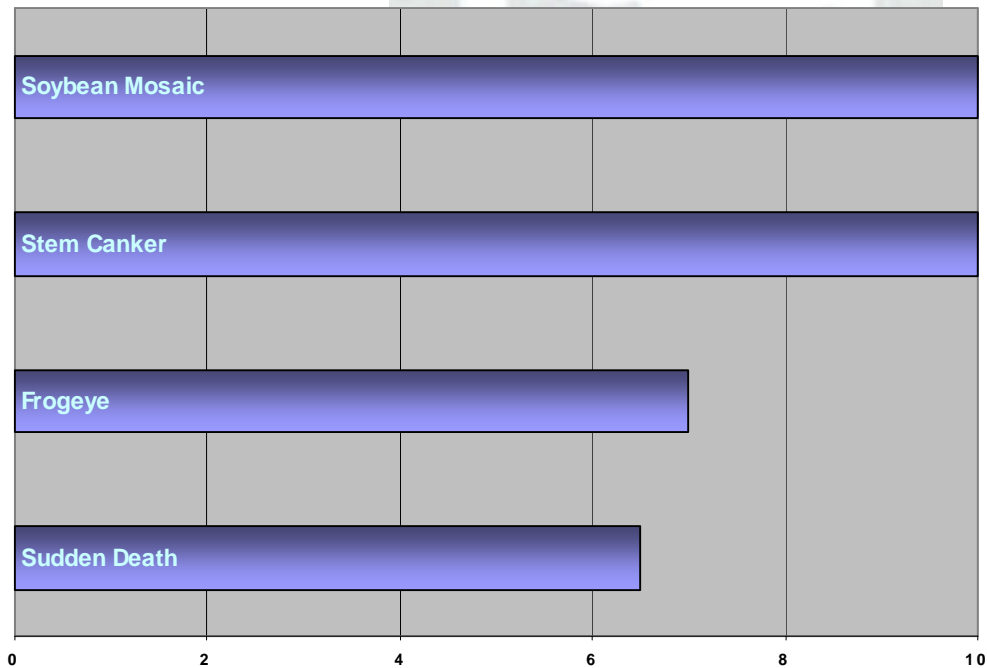

USG 5601T

Soybeans

Agronomic Traits	
Maturity	5.6
Pubescence	Gray
Flower	White
Hilum	Buff
Pod	Tan
Growth Type	Semi-Bushy
Growth Habit	Determinate
Height	37 Inches

Field Ratings	
Shatter Resistance	
Standability	1.4
Emergence	2.2
Seeds/Lb.	3,000
1-Excellent to 5-Poor	

Strengths	
<ul style="list-style-type: none"> • SCN resistance MR race 3 • USDA Check Variety 	

Disease Characteristics

0 - Poor

10 - Excellent

The ratings included on this page represent averages taken from field observations. Differences may occur due to environmental conditions and soil types. Please consult with an area specialist or extension agent before making your final seed purchase decisions.