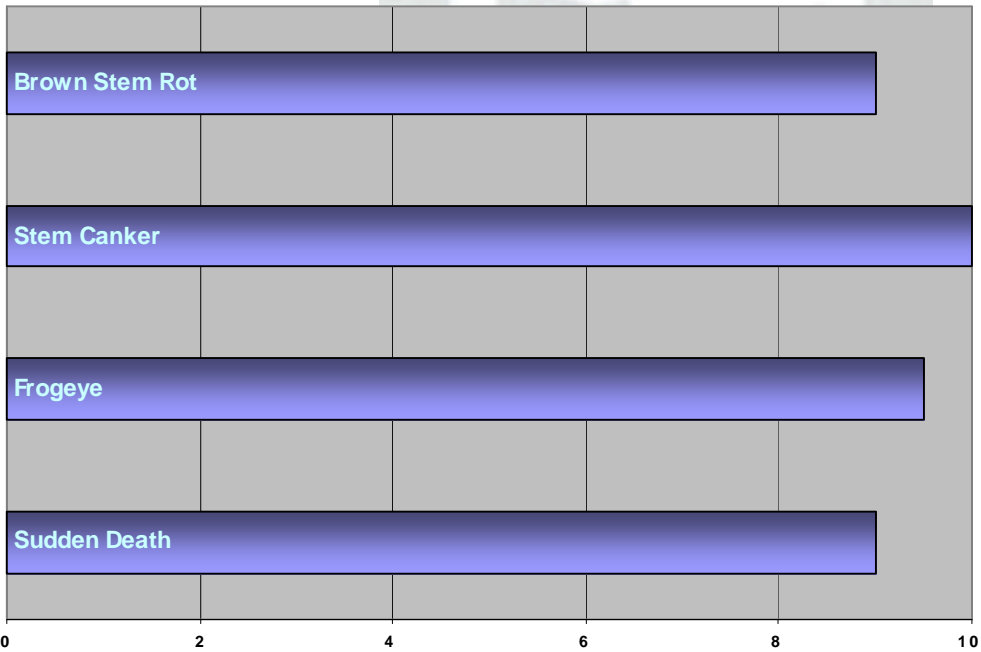

USG 5002T

Soybeans

Agronomic Traits	
Maturity	5.0
Pubescence	Tawny
Flower	White
Hilum	Imperfect Black
Pod	Tan
Growth Type	Semi-Bushy
Growth Habit	Determinate
Height	Medium

Field Ratings	
Shatter Resistance	2.0
Standability	1.9
Emergence	2.2
Seeds/Lb.	3,300
1-Excellent to 5-Poor	

Strengths	
• Best Early 5 conventional available • Broad geographical planting zone	

Disease Characteristics

0 - Poor

10 - Excellent

The ratings included on this page represent averages taken from field observations. Differences may occur due to environmental conditions and soil types. Please consult with an area specialist or extension agent before making your final seed purchase decisions.