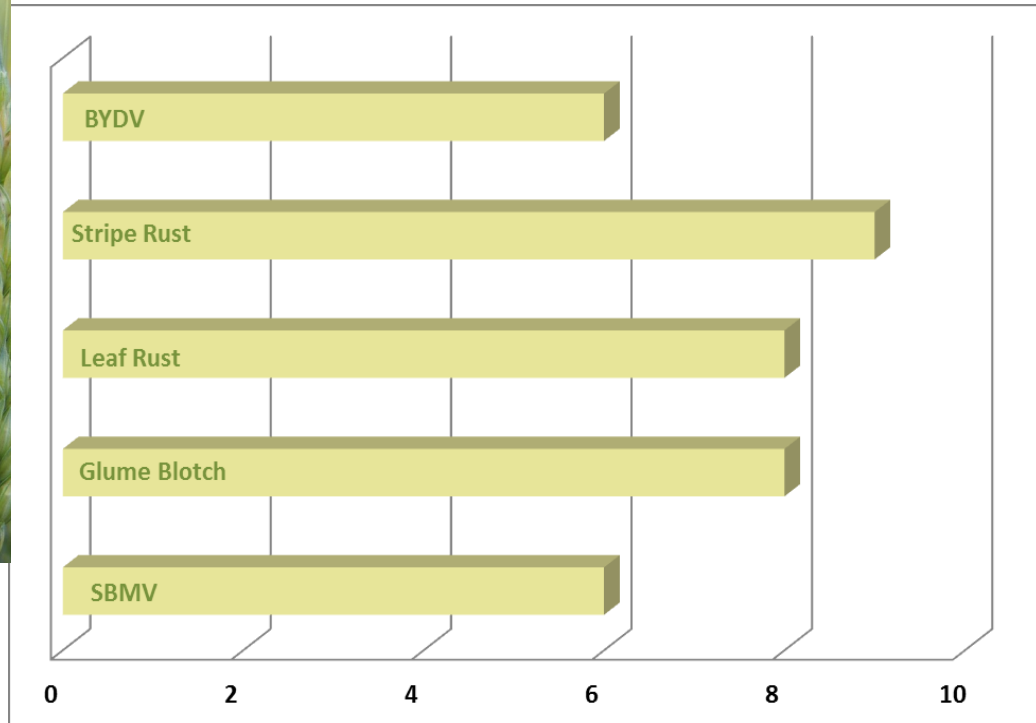

USG 3895

Wheat

Agronomic Traits

Maturity	Medium
Height	Medium Short
Test Weight	Great
Head	Awned

Field Ratings

Winter Hardiness	Great
Standability	1.1
Emergence	1.6
Seeds Per Lb.	12,000
1-Excellent to 5-Poor	

Strengths

Adapted for NC and North
Will Not Lodge/Deep Rooted
Excellent Yield Potential

UniSouth Genetics, Inc.

Disease Characteristics

0 - Poor

10 - Excellent

The ratings included on this page represent averages taken from field observations. Differences may occur due to environmental conditions and soil types. Please consult with an area specialist or extension agent before making your final seed purchase decisions.