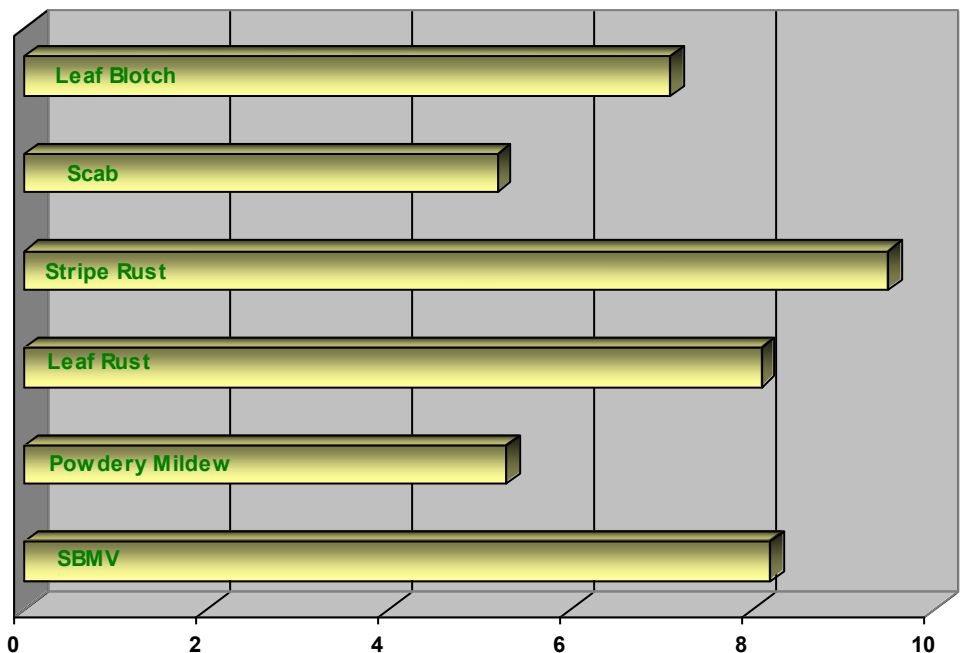

The ratings included on this page represent averages taken from field observations. Differences may occur due to environmental conditions and soil types. Please consult with an area specialist or extension agent before making your final seed purchase decisions.