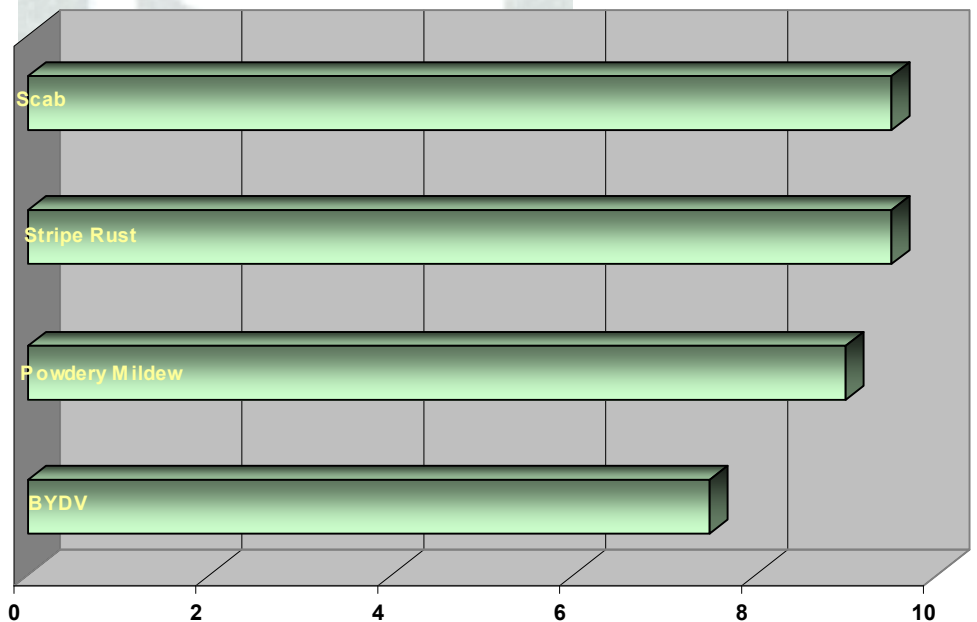

Disease Characteristics

0 - Poor

10 - Excellent