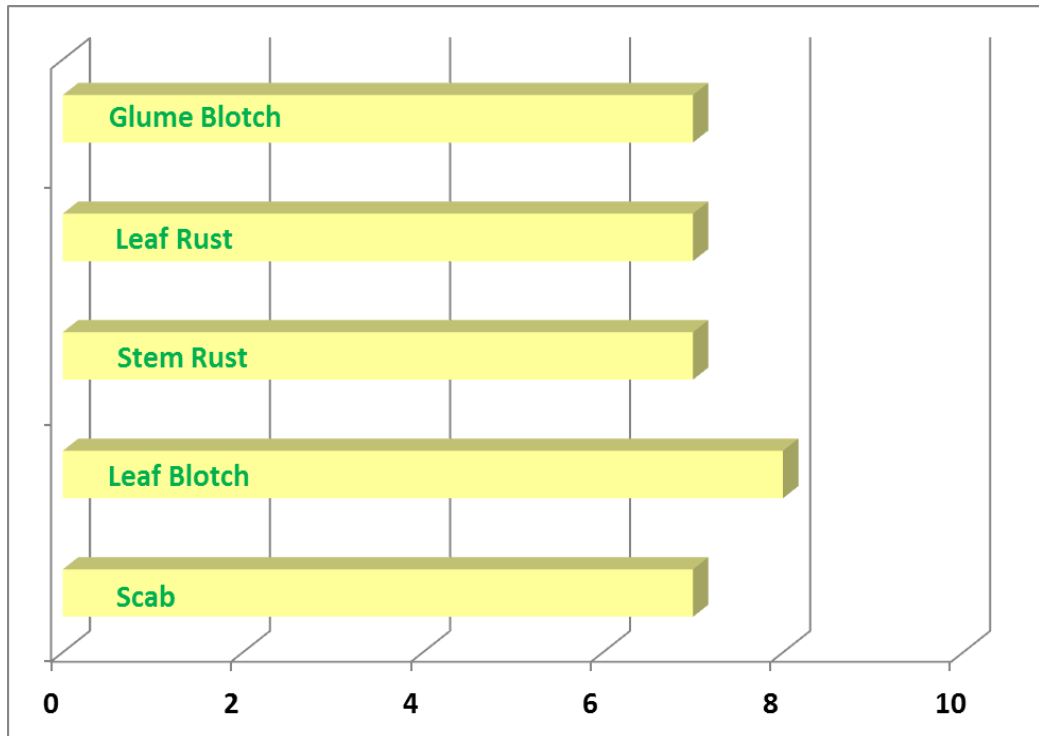

Strengths

Widely adapted Stronger in South
Great Disease Package
Great Looking Wheat

UniSouth Genetics, Inc.

Disease Characteristics

0 - Poor

10 - Excellent

The ratings included on this page represent averages taken from field observations. Differences may occur due to environmental conditions and soil types. Please consult with an area specialist or extension agent before making your final seed purchase decisions.