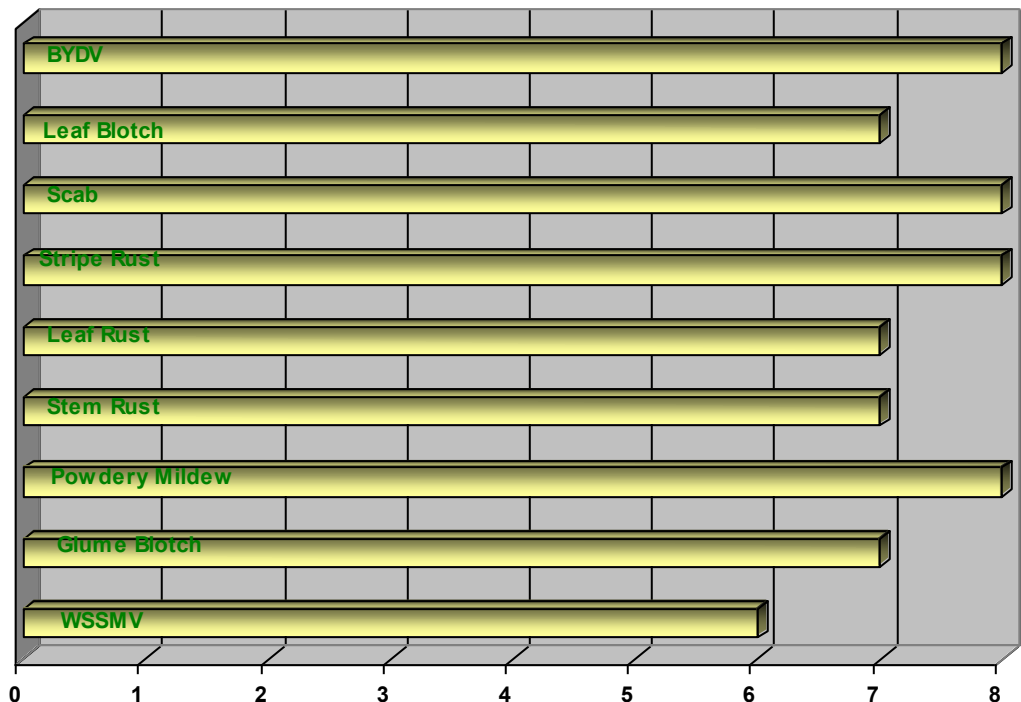

USG 3612

Wheat

Agronomic Traits

Maturity	Medium
Height	Medium
Test Weight	Great
Head	Smooth

Field Ratings

Winter Hardiness	1.3
Standability	1.4
Emergence	1.9
Seeds Per Lb.	

1-Excellent to 5-Poor

Strengths

Excellent Disease Package
Good wheat for High Input
Tillers well

UniSouth Genetics, Inc.

Disease Characteristics

0 - Poor

10 - Excellent