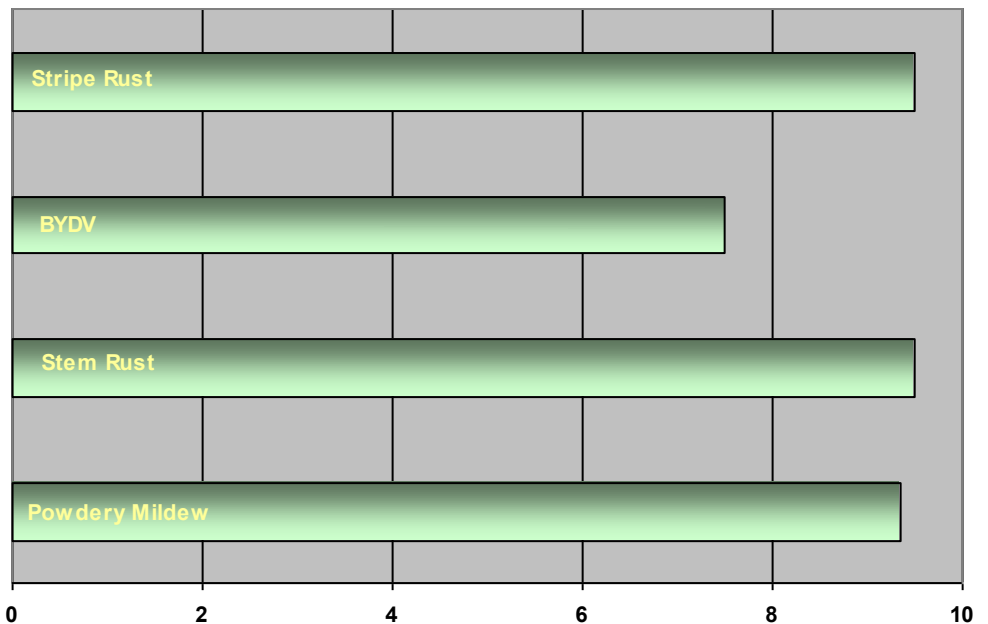

USG 3555

Wheat

Agronomic Traits

Maturity	Early
Height	Short
Test Weight	Fair
Head	Awnletted

Field Ratings

Winter Hardiness	2.5
Standability	1.0
Emergence	1.5
Planting Rate	1.5 mil./ac.

1-Excellent to 5-Poor

Strengths

- Resistant to Biotype E Hessian Fly
- Widely adapted production area
- Plant Later to avoid Hessian Fly
- Same maturity as USG 3209

Disease Characteristics

0 - Poor

10 - Excellent

The ratings included on this page represent averages taken from field observations. Differences may occur due to environmental conditions and soil types. Please consult with an area specialist or extension agent before making your final seed purchase decisions.