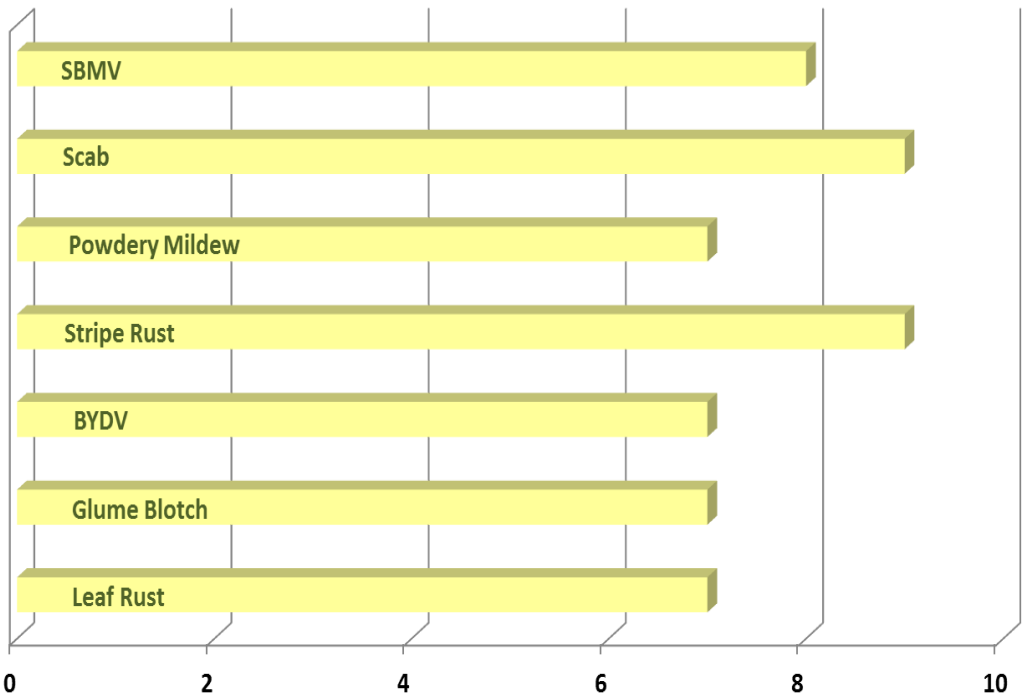

USG 3536

Wheat

Agronomic Traits

Maturity	Medium Early
Height	Medium-Tall
Test Weight	Excellent
Head	Awned

Field Ratings

Winter Hardiness	1.9
Standability	1.2
Emergence	1.7
Seeds Per Lb.	14-15,000

1-Excellent to 5-Poor

Strengths

Highly Resistant to FHB
Widely Adapted
Excellent Disease Package
High Test Weight
Hessian Fly L Resistant

Disease Characteristics

0 - Poor

10 - Excellent