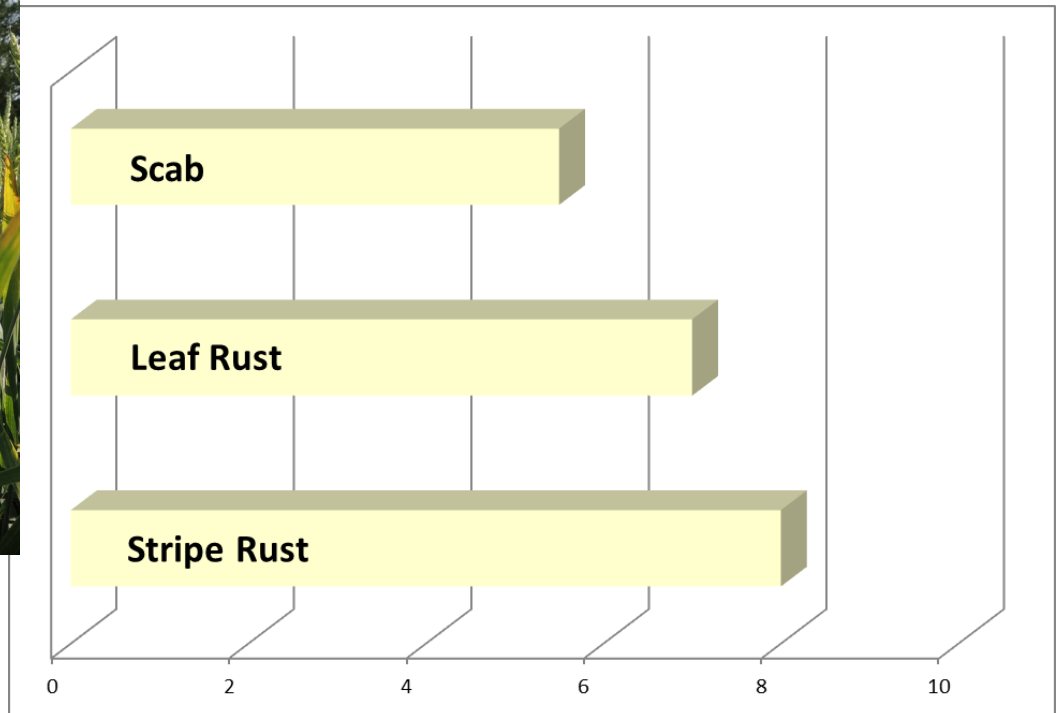

The ratings included on this page represent averages taken from field observations. Differences may occur due to environmental conditions and soil types. Please consult with an area specialist or extension agent before making your final seed purchase decisions.