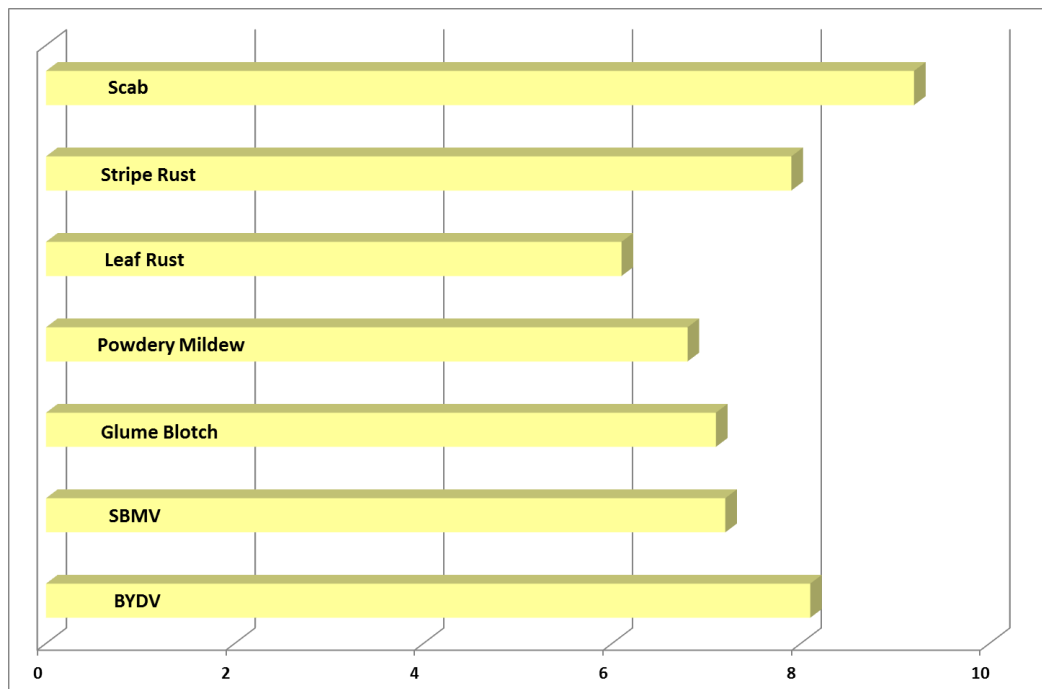

USG 3448

Wheat

Agronomic Traits	
Maturity	Medium Early
Height	Medium Short
Test Weight	Excellent
Head	Awned

Field Ratings	
Winter Hardiness	1.3
Standability	1.2
Planting Rate	1.4 Mil/Ac.
1-Excellent to 5-Poor	

Strengths
<ul style="list-style-type: none"> • Type 1 Scab Resistance! • Delta and Mid South Adaptable • Excellent Disease Package

Disease Characteristics

0 - Poor

10 - Excellent

The ratings included on this page represent averages taken from field observations. Differences may occur due to environmental conditions and soil types. Please consult with an area specialist or extension agent before making your final seed purchase decisions.