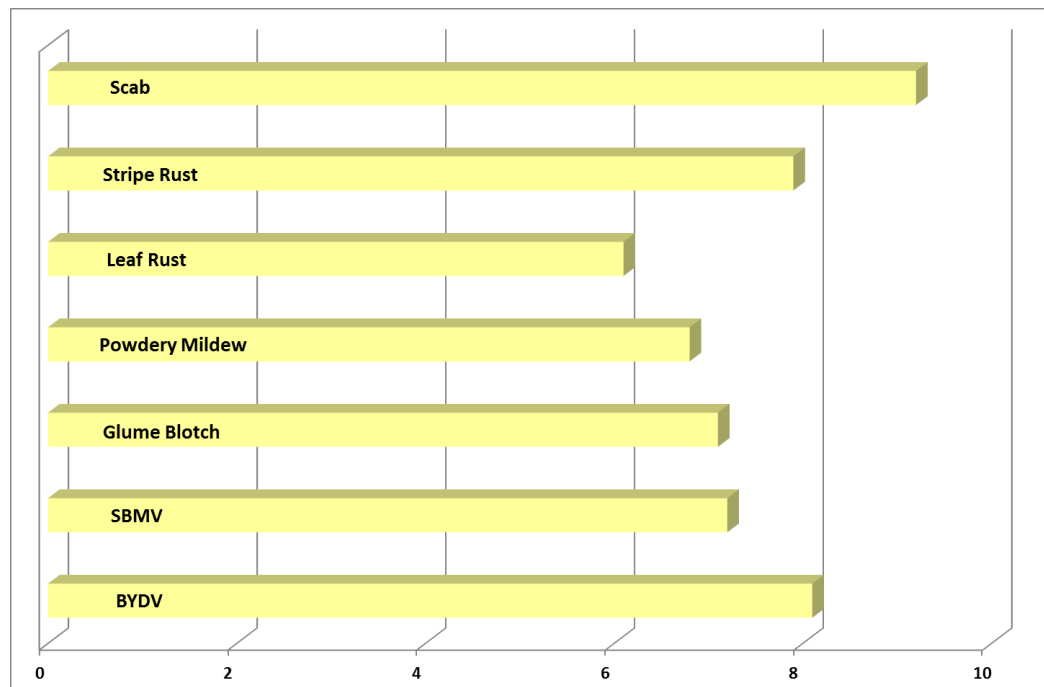

USG 3448

Wheat

Agronomic Traits

Maturity	Medium Early
Height	Medium Short
Test Weight	Excellent
Head	Awned

Field Ratings

Winter Hardiness	1.3
Standability	1.2
Planting Rate	1.4 Mil/Ac.

1-Excellent to 5-Poor

Strengths

- Type 1 Scab Resistance!
- Delta and Mid South Adaptable
- Excellent Disease Package

Disease Characteristics

0 - Poor

10 - Excellent

The ratings included on this page represent averages taken from field observations. Differences may occur due to environmental conditions and soil types. Please consult with an area specialist or extension agent before making your final seed purchase decisions.