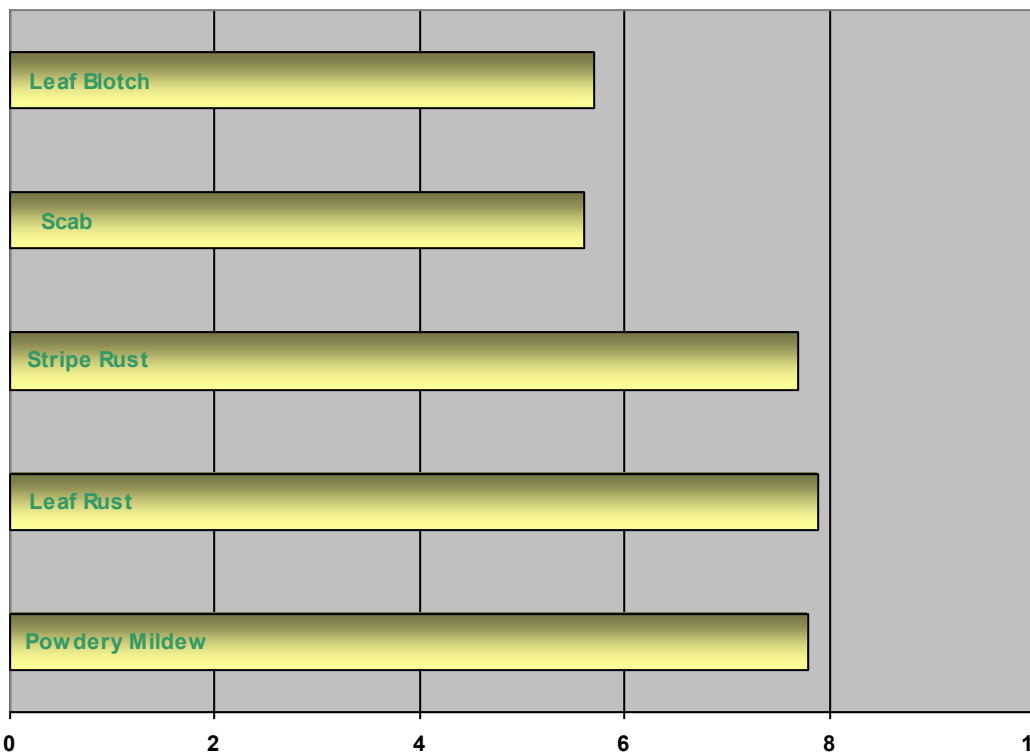

USG 3438

Wheat

Agronomic Traits

Maturity	Medium Early
Height	Medium Short
Test Weight	Fair
Head	Awned

Field Ratings

Winter Hardiness	1.5
Standability	1.1
Emergence	2.0
Seeds Per Lb.	17,000

1-Excellent to 5-Poor

Strengths

Solid Disease Package
High Yields
Great Double Crop Wheat
Strongest Stalked Variety

UniSouth Genetics, Inc.

Disease Characteristics

0 - Poor

10 - Excellent