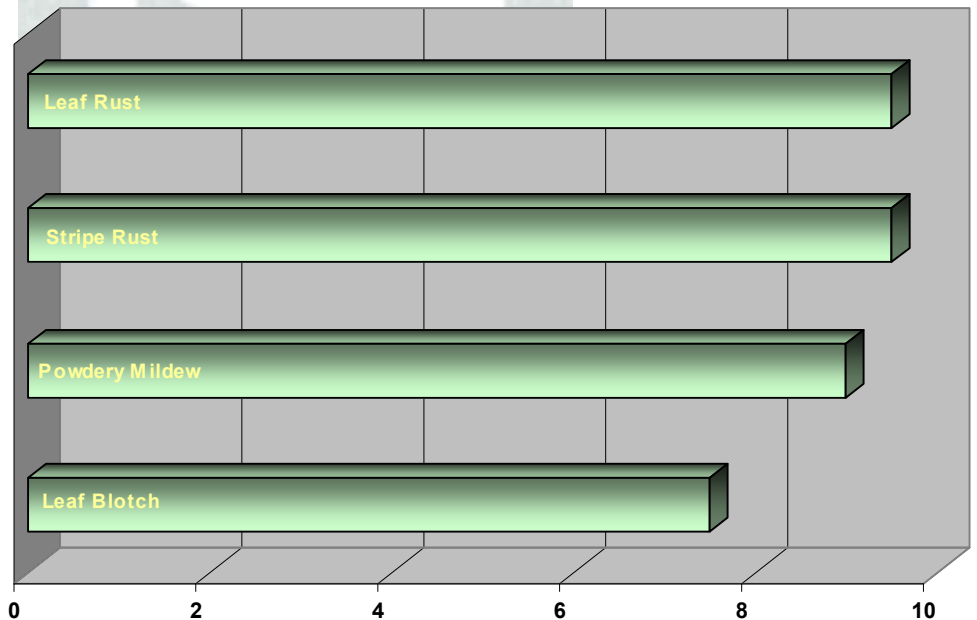

Disease Characteristics

0 - Poor

10 - Excellent