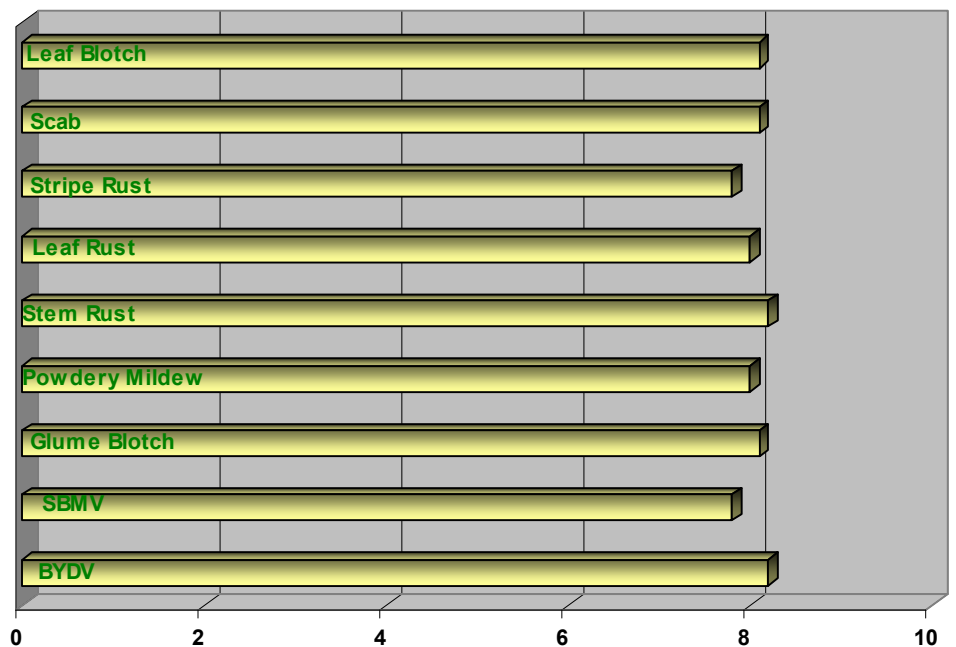

Disease Characteristics

0 - Poor

10 - Excellent