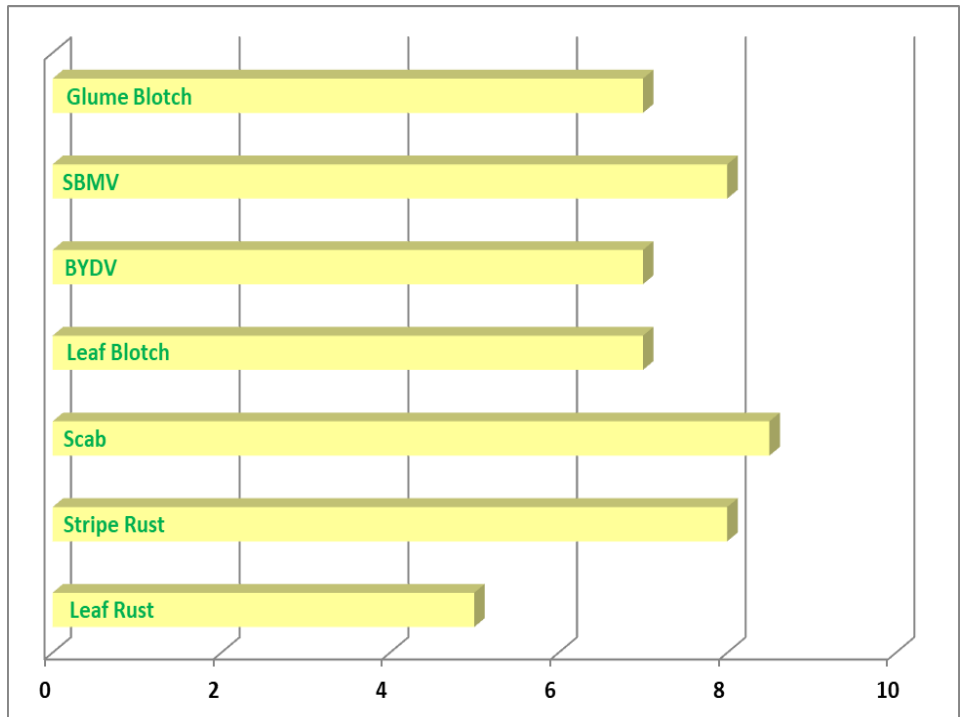

USG 3329

Wheat

Agronomic Traits

Maturity	Medium Early
Height	Medium
Test Weight	Great
Head	Awned

Field Ratings

Winter Hardiness	1.0
Standability	1.4
Tillering	1.9
Seeds Per Lb.	11,500

1-Excellent to 5-Poor

Strengths

- Widely Adaptable
- Scab Resistance
- Winter Hardy

UniSouth Genetics, Inc.

Disease Characteristics

0 - Poor

10 - Excellent

The ratings included on this page represent averages taken from field observations. Differences may occur due to environmental conditions and soil types. Please consult with an area specialist or extension agent before making your final seed purchase decisions.