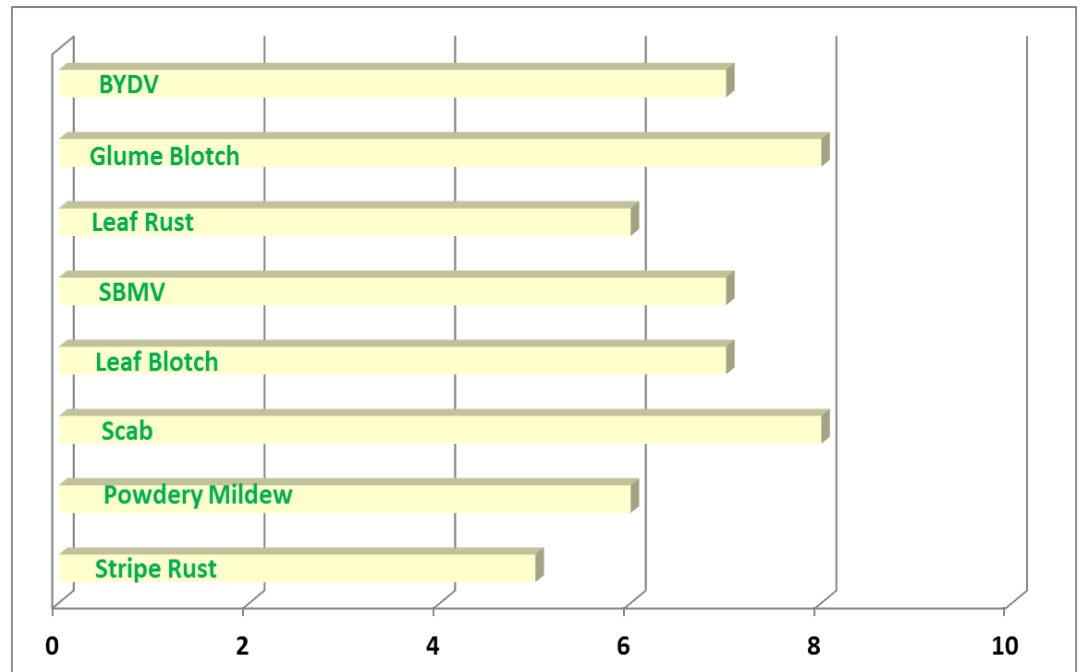

1-Poor 10-Excellent

Strengths

**Highly Resistant to FHB
Better Yield and TW than 3404!
Excellent Tillering**

Disease Characteristics

0 - Poor

10 - Excellent

The ratings included on this page represent averages taken from field observations. Differences may occur due to environmental conditions and soil types. Please consult with an area specialist or extension agent before making your final seed purchase decisions.