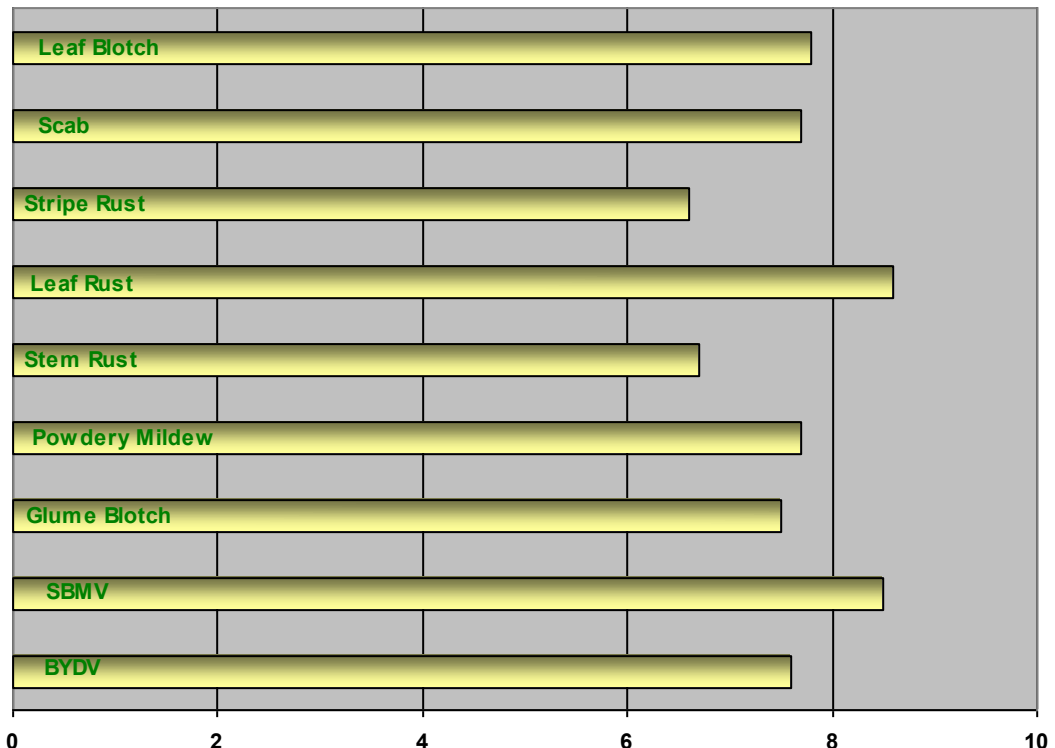

USG 3315

Wheat

Agronomic Traits

Maturity	Medium Early
Height	Medium
Test Weight	Great
Head	Awnletted

Field Ratings

Winter Hardiness	2.2
Standability	1.0
Emergence	1.8
Seeds Per Lb.	14-15,000

1-Excellent to 5-Poor

Strengths

Excellent Disease Package
Above the Mean in 8 of 9 states

UniSouth Genetics, Inc.

Disease Characteristics

0 - Poor

10 - Excellent