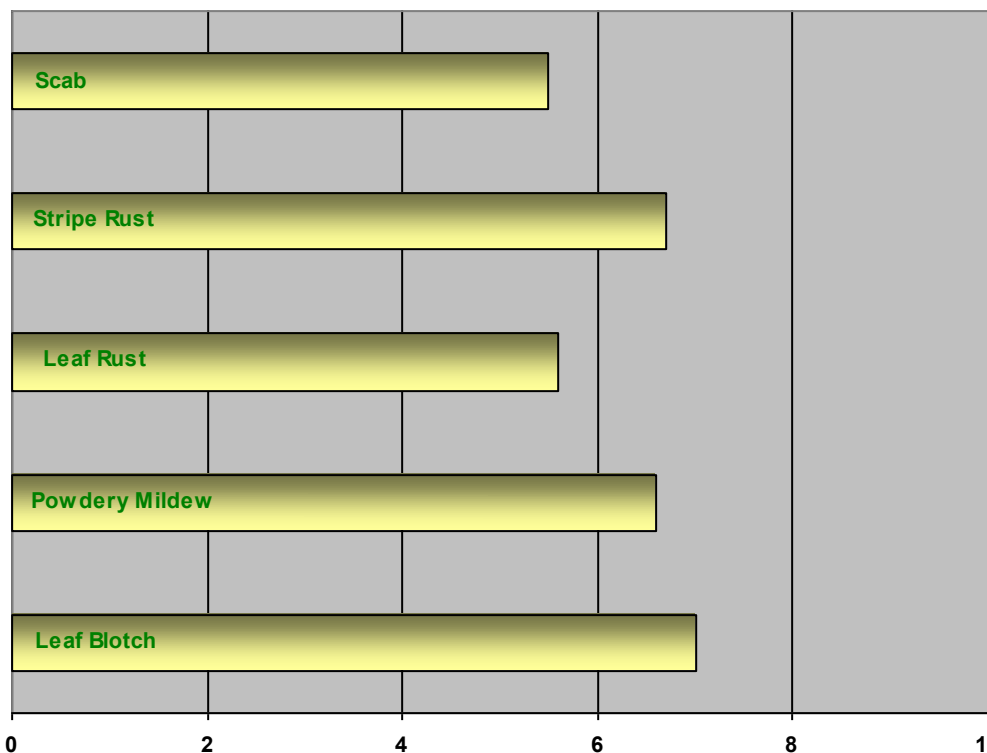

USG 3251

Wheat

Agronomic Traits

Maturity	Medium Late
Height	Medium
Test Weight	Good
Head	Awned

Field Ratings

Winter Hardiness	1.2
Standability	1.4
Emergence	1.8
Seeds Per Lb.	11-12,000

1-Excellent to 5-Poor

Strengths

Solid Disease Package
High Yielder
Proven Winner

UniSouth Genetics, Inc.

Disease Characteristics

0 - Poor

10 - Excellent

The ratings included on this page represent averages taken from field observations. Differences may occur due to environmental conditions and soil types. Please consult with an area specialist or extension agent before making your final seed purchase decisions.