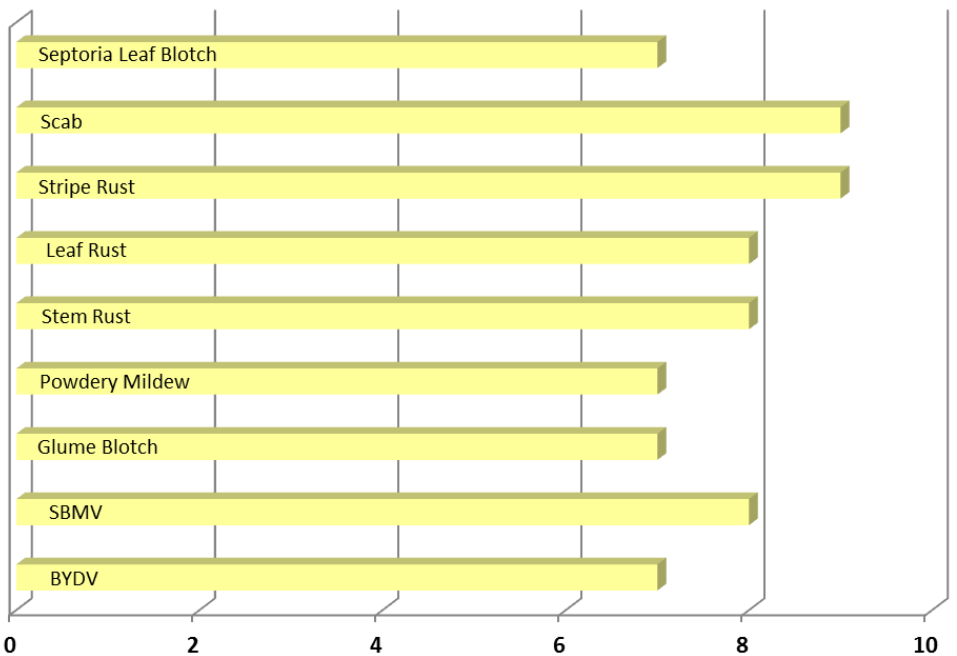

USG 3228

Wheat

Agronomic Traits

Maturity	Early
Height	Medium Tall
Test Weight	Good
Head	Smooth

Field Ratings

Winter Hardiness	1.7
Standability	1.2
Planting Rate	1.4 Mil/Ac.

1-Excellent to 5-Poor

Strengths

- Type 1 & 2 Scab Resistance!
- Can utilize High Nitrogen
- Excellent Disease Package

Disease Characteristics

0 - Poor

10 - Excellent

The ratings included on this page represent averages taken from field observations. Differences may occur due to environmental conditions and soil types. Please consult with an area specialist or extension agent before making your final seed purchase decisions.