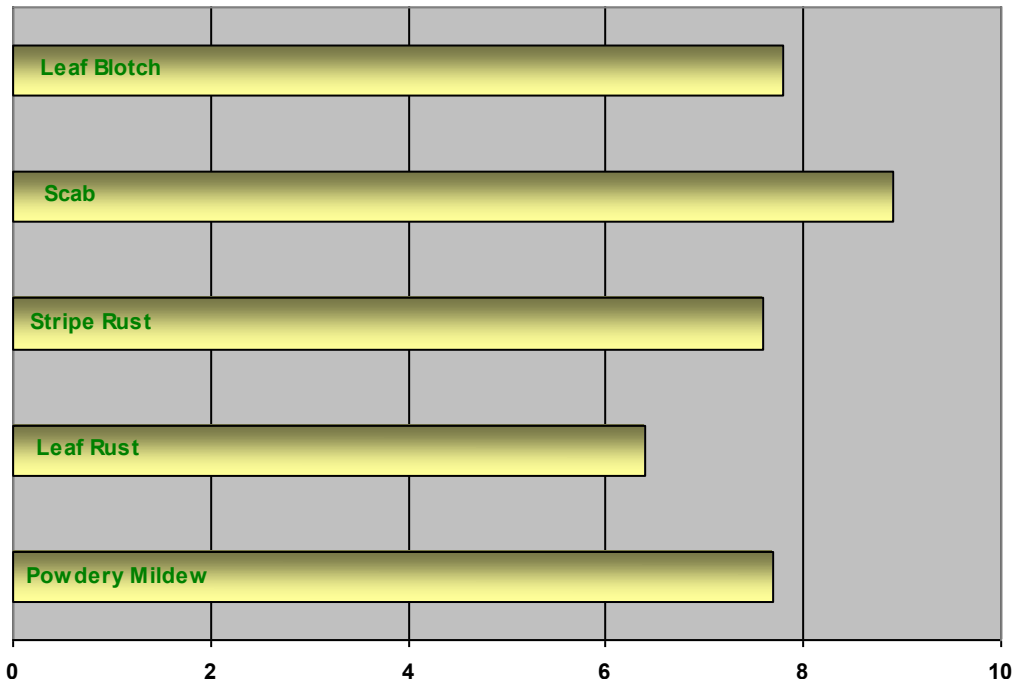

The ratings included on this page represent averages taken from field observations. Differences may occur due to environmental conditions and soil types. Please consult with an area specialist or extension agent before making your final seed purchase decisions.