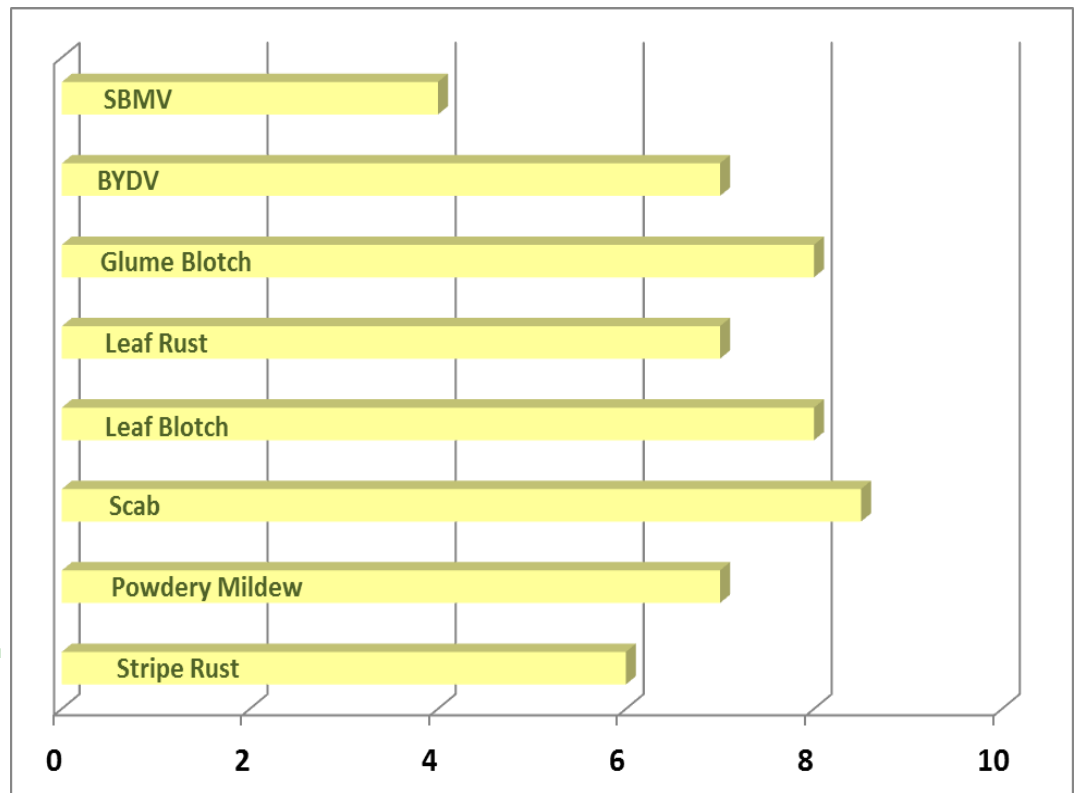

USG 3197

Wheat

Agronomic Traits

Maturity	Medium Early
Height	Medium
Test Weight	Good
Head	Awned

Field Ratings

Winter Hardiness	2.0
Standability	1.3
Emergence	1.8
Seeds Per Lb.	14-15,000

1-Excellent to 5-Poor

Strengths

Highly Resistant to FHB
 Handles Wet Ground Well
 Excellent Tillering
Manage for Stripe Rust

Disease Characteristics

0 - Poor

10 - Excellent

The ratings included on this page represent averages taken from field observations. Differences may occur due to environmental conditions and soil types. Please consult with an area specialist or extension agent before making your final seed purchase decisions.