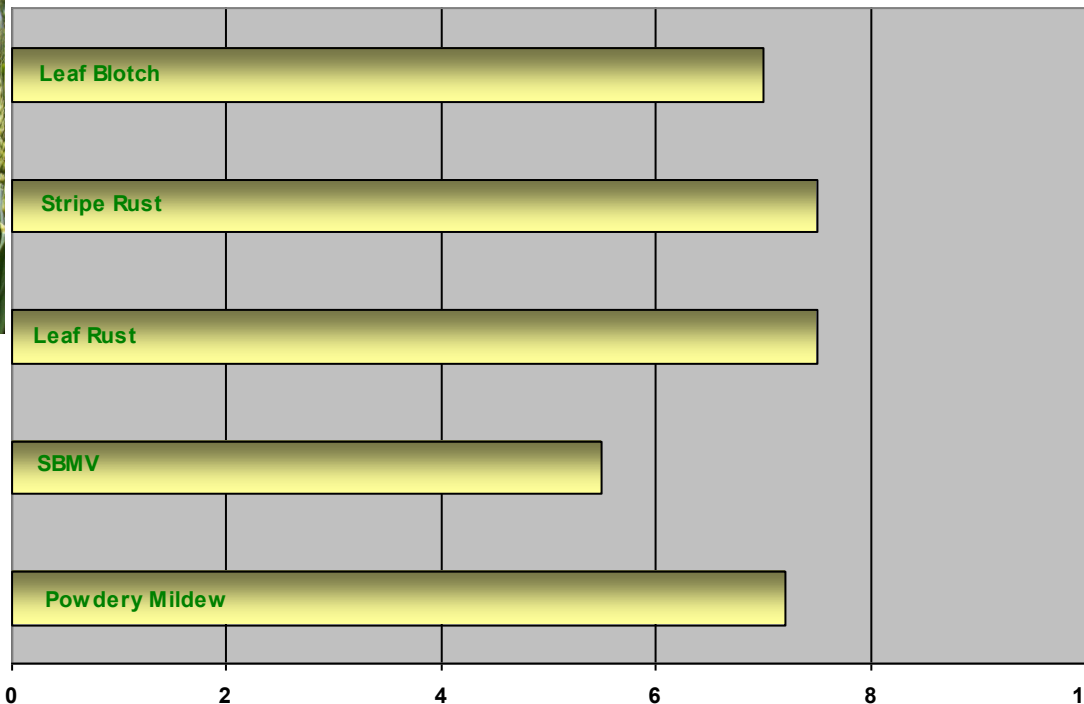

USG 3120

Wheat

Agronomic Traits	
Maturity	Medium-Early
Height	Medium-Tall
Test Weight	Excellent
Head	Awned

Field Ratings	
Winter Hardiness	1.0
Standability	1.0
Emergence	1.7
Seeds per Pound	10-11,000
1 -Excellent to 5-Poor	

Strengths
Wide area of Adaptability
Best variety for Yield and Disease Package
Great Plant Health

Disease Characteristics

0 - Poor

10 - Excellent