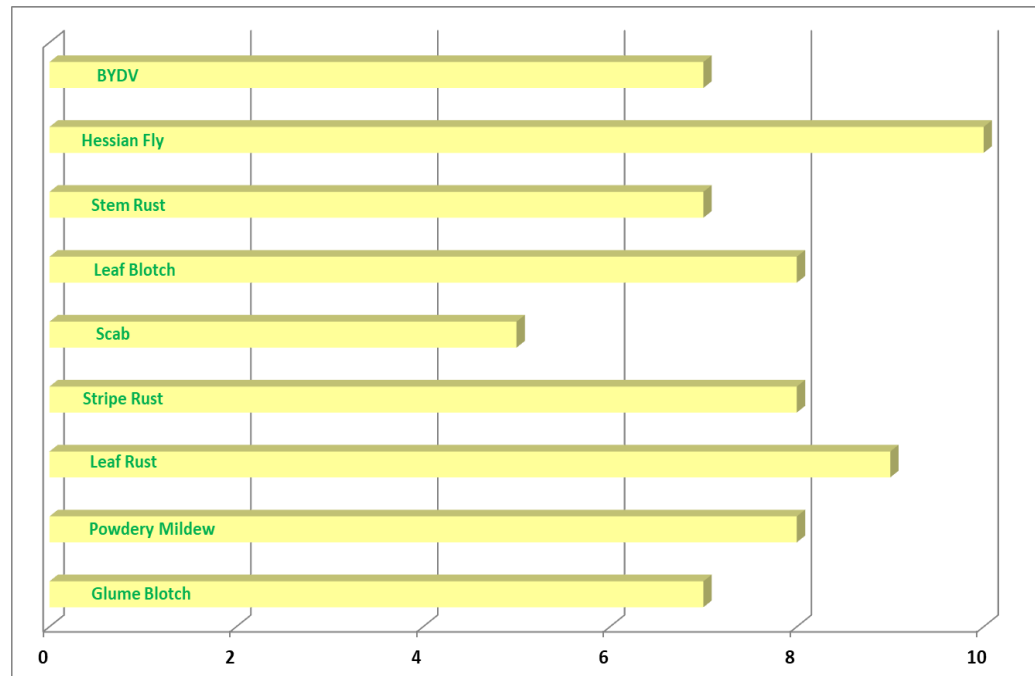

USG 3118

Wheat

Agronomic Traits

Maturity	Early
Height	Short
Test Weight	Excellent
Head	Tip-Awned

Field Ratings

Winter Hardiness	1.6
Standability	2.1
Tillering	2.2
Seeds Per Lb.	12,000

1-Excellent to 5-Poor

Strengths

- Widely Adaptable
- Hessian Fly BDCOL Resistant
- Test Weight
- USG 3555 version 2.0

Disease Characteristics

0 - Poor

10 - Excellent

The ratings included on this page represent averages taken from field observations. Differences may occur due to environmental conditions and soil types. Please consult with an area specialist or extension agent before making your final seed purchase decisions.