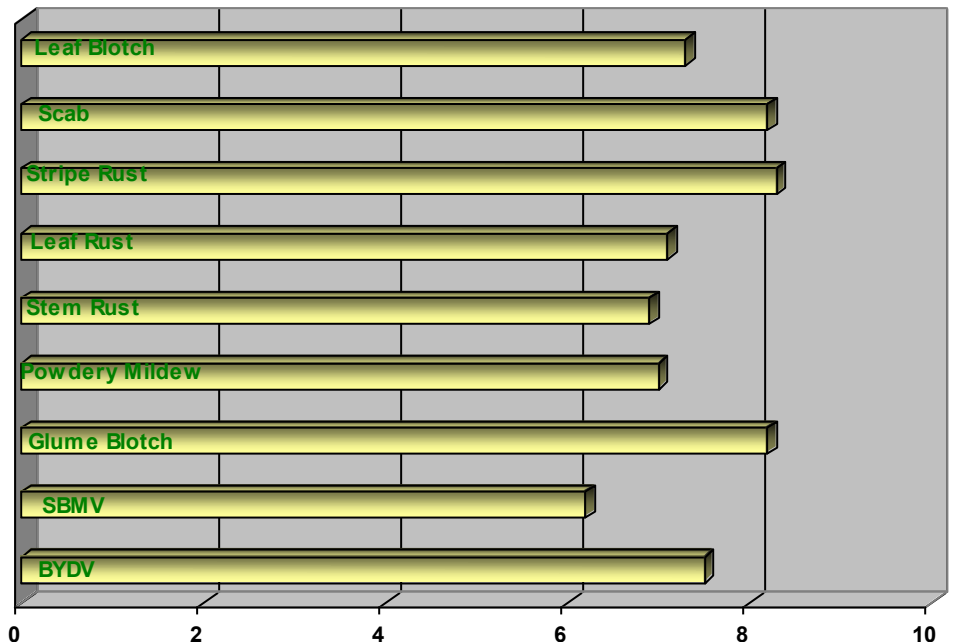

USG 3013

Wheat

Agronomic Traits

Maturity	Medium-Late
Height	Medium
Test Weight	Very Good
Head	Smooth

Field Ratings

Winter Hardiness	1.5
Standability	1.4
Emergence	1.9
Tillering	1.7

1-Excellent to 5-Poor

Strengths

Excellent Resistance to Head Scab
Handles Stress and Drought well
Wide range of adaptability

UniSouth Genetics, Inc.

Disease Characteristics

0 - Poor

10 - Excellent