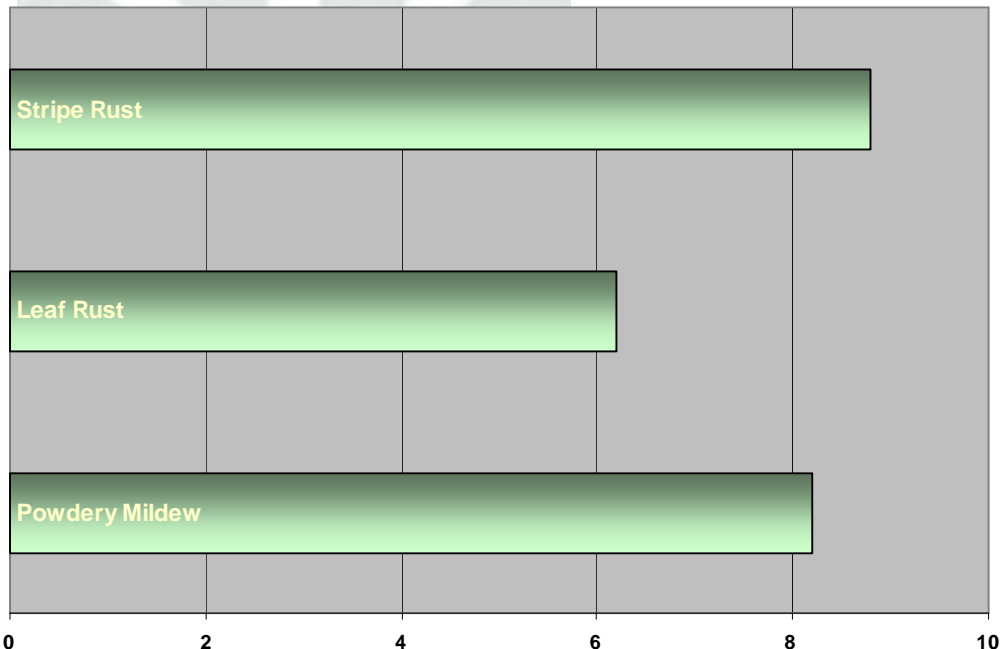

USG 3209

Wheat

Agronomic Traits

Maturity	Early
Height	Very Short
Test Weight	Fair
Head	Smooth

**Sensitive to Metribuzin
(Sencor)**

Field Ratings

Winter Hardiness	2.5
Standability	1.0
Emergence	1.5
Planting Rate	1.5 mil./ac.

1-Excellent to 5-Poor

Strengths

- Resistant to Biotype B Hessian Fly
 - Excellent yielder
- Short & Early = Great DC Wheat
- Plant anywhere and everywhere

Disease Characteristics

0 - Poor

10 - Excellent

The ratings included on this page represent averages taken from field observations. Differences may occur due to environmental conditions and soil types. Please consult with an area specialist or extension agent before making your final seed purchase decisions.